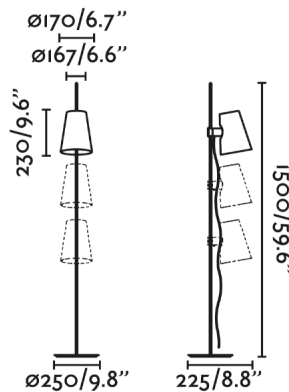

General characteristics

Fixation	Floor
voltage	120V
Hertz	60Hz
Cable length	0.03 ft
Switch type	On/Off
Max. Power	15W

Material

Body/Structure	Steel
Screen	Textile

Finish

Body/Structure	Matt Black
Screen	Beige
Location	Dry locations only
US Certification	Portátiles ETLus