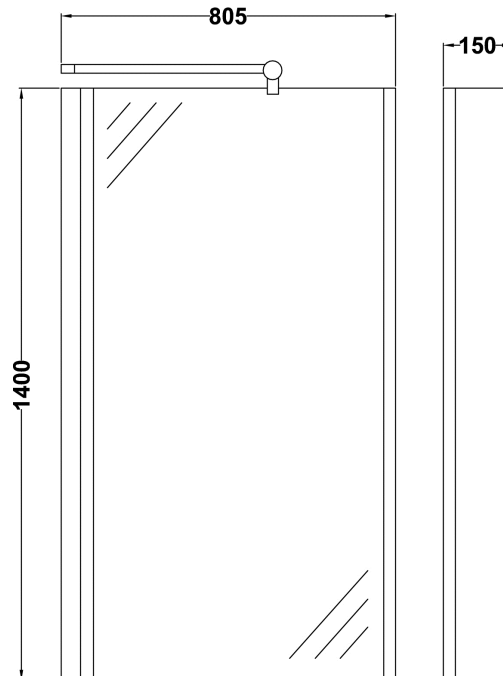

QUATTRO BATH SCREEN HINGED

Barcode	5055369006786
Product Code	NSBS1
Finishes	POLISHED CHROME
Product Type	BATH SCREEN

ADDITIONAL INFORMATION

- Reversible
- Metal caps
- 6mm toughened safety glass
- 1400mm High

Guarantee & Aftercare

During installation extra care must be taken to avoid damaging the fittings. We provide a Lifetime guarantee against faulty workmanship or materials (excluding serviceable parts), providing they have been installed, cared for and used in accordance with our instructions.

CUSTOMER CARE:

For further information please call 01282 446789