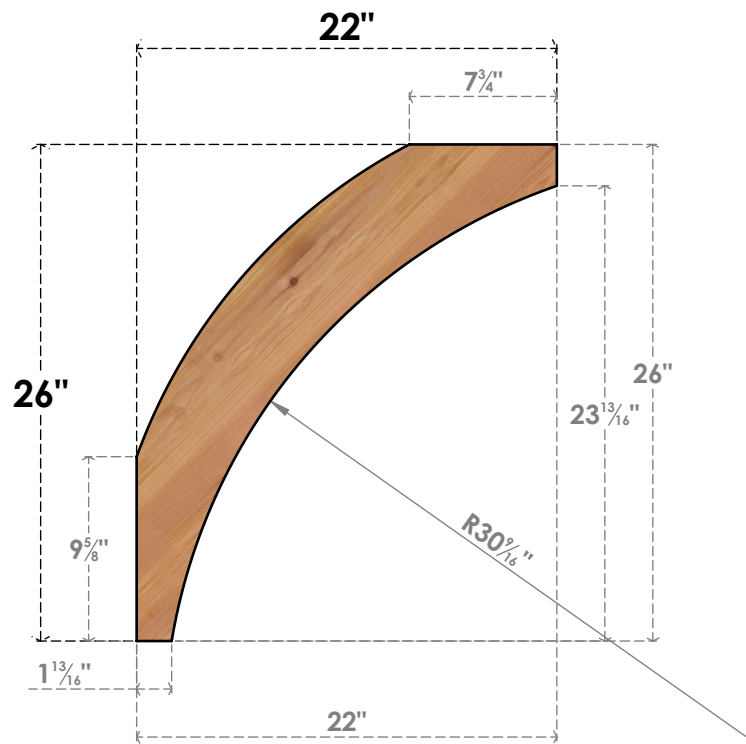

# BRC06X22X26THROOSWR

5 1/2"W X 22"D X 26"H THORTON SMOOTH BRACE, WESTERN RED CEDAR

**SIDE**

**FRONT**

EKENA MILLWORK  
 2300 WEST MAIN ST.  
 CLARKSVILLE, TX 75426  
 TOLL FREE: 866-607-0453  
 WWW.EKENAMILLWORK.COM