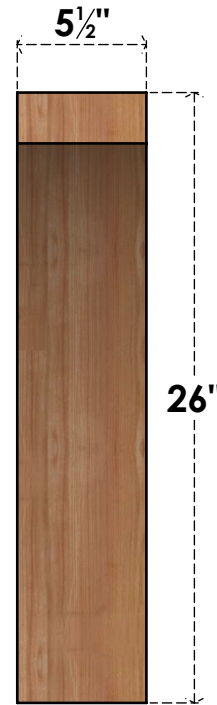

# BRC06X22X26THROOSWR

5 1/2"W X 22"D X 26"H THORTON SMOOTH BRACE, WESTERN RED CEDAR

**SIDE**

**FRONT**

EKENA MILLWORK  
 2300 WEST MAIN ST.  
 CLARKSVILLE, TX 75426  
 TOLL FREE: 866-607-0453  
 WWW.EKENAMILLWORK.COM

**NOTES**

1. INSTALLATION TO BE COMPLETED IN ACCORDANCE WITH MANUFACTURER'S SPECIFICATIONS.
2. DRAWING MAY NOT BE TO SCALE
3. THIS DRAWING IS INTENDED FOR DESIGN AND PLANNING PURPOSES ONLY.
4. ALL INFORMATION CONTAINED HEREIN WAS CURRENT AT THE TIME OF DEVELOPMENT BUT MUST BE REVIEWED AND APPROVED BY THE PRODUCT MANUFACTURER TO BE CONSIDERED ACCURATE.
5. PRODUCTS ARE NOT KILN DRIED. THIS ITEM IS UNIQUE AND WILL CONTAIN THE NATURAL VARIATIONS THAT THE WOOD SPECIES OFFERS. THIS MAY RESULT IN VARIATIONS UP TO 1/4"