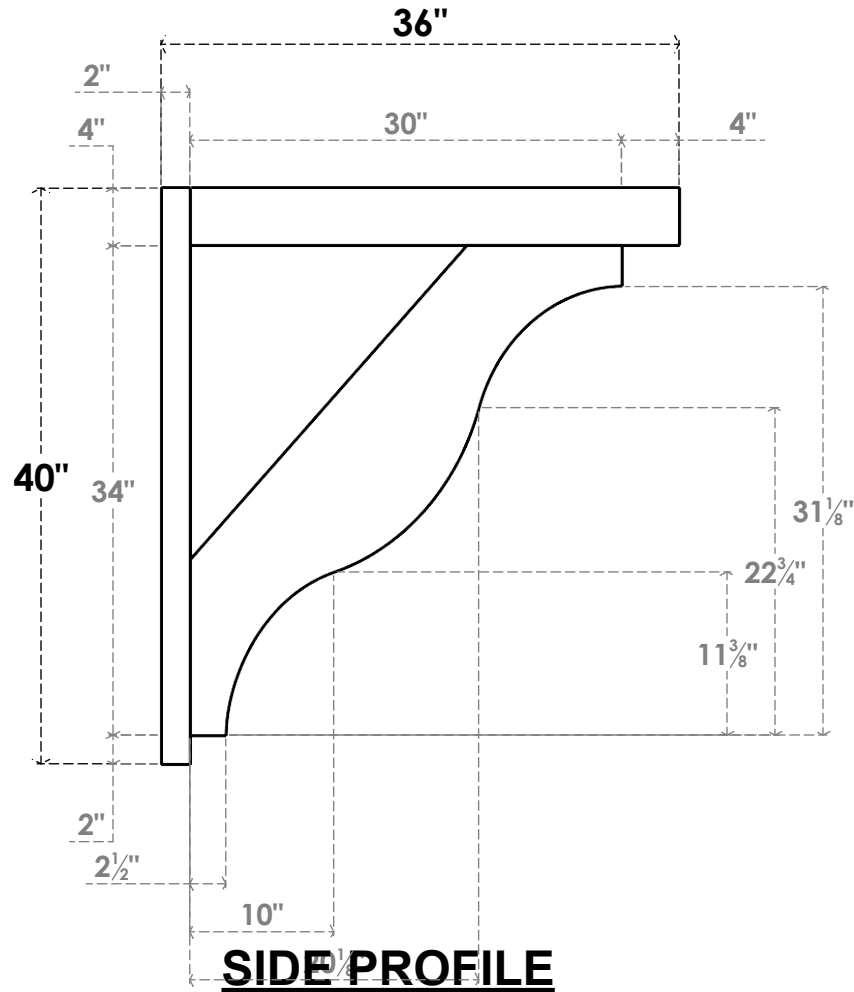

ITEM NUMBER: OUTUROC040X060X36000X40000X040X020X040FST44RCPR

4"W TOP X 6"W BACK X 36"D X 40"H X 4"T TOP X 2"T BACK TIMBERTHANE ROUGH CEDAR FUNSTON FAUX WOOD OPEN OUTLOOKER, BLOCK TOP AND BACK, 4"W CLOSED BRACE, PRIMED TAN

EKENA MILLWORK
2300 WEST MAIN ST.
CLARKSVILLE, TX 75426
TOLL FREE: 866-607-0453
WWW.EKENAMILLWORK.COM

NOTES

1. INSTALLATION TO BE COMPLETED IN ACCORDANCE WITH MANUFACTURER'S SPECIFICATIONS.
2. DRAWING MAY NOT BE TO SCALE
3. THIS DRAWING IS INTENDED FOR DESIGN AND PLANNING PURPOSES ONLY.
4. ALL INFORMATION CONTAINED HEREIN WAS CURRENT AT THE TIME OF DEVELOPMENT BUT MUST BE REVIEWED AND APPROVED BY THE PRODUCT MANUFACTURER TO BE CONSIDERED ACCURATE.
5. TIMBERTHANE ARCHITECTURAL PRODUCTS ARE MADE FROM HIGH DENSITY URETHANE AND COME FACTORY PRIMED