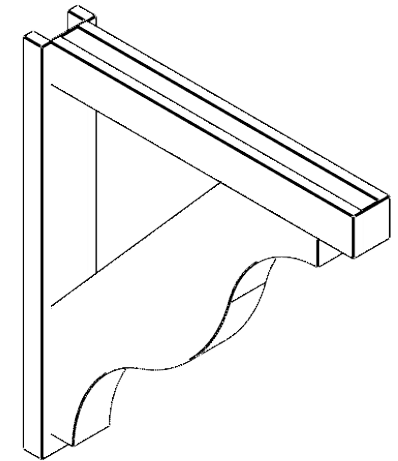

ITEM NUMBER: OUTUROC040X060X36000X40000X040X020X040FST44RCPR

4"W TOP X 6"W BACK X 36"D X 40"H X 4"T TOP X 2"T BACK TIMBERTHANE ROUGH CEDAR FUNSTON FAUX WOOD OPEN OUTLOOKER, BLOCK TOP AND BACK, 4"W CLOSED BRACE, PRIMED TAN

EKENA MILLWORK
2300 WEST MAIN ST.
CLARKSVILLE, TX 75426
TOLL FREE: 866-607-0453
WWW.EKENAMILLWORK.COM

NOTES

1. INSTALLATION TO BE COMPLETED IN ACCORDANCE WITH MANUFACTURER'S SPECIFICATIONS.
2. DRAWING MAY NOT BE TO SCALE
3. THIS DRAWING IS INTENDED FOR DESIGN AND PLANNING PURPOSES ONLY.
4. ALL INFORMATION CONTAINED HEREIN WAS CURRENT AT THE TIME OF DEVELOPMENT BUT MUST BE REVIEWED AND APPROVED BY THE PRODUCT MANUFACTURER TO BE CONSIDERED ACCURATE.
5. TIMBERTHANE ARCHITECTURAL PRODUCTS ARE MADE FROM HIGH DENSITY URETHANE AND COME FACTORY PRIMED