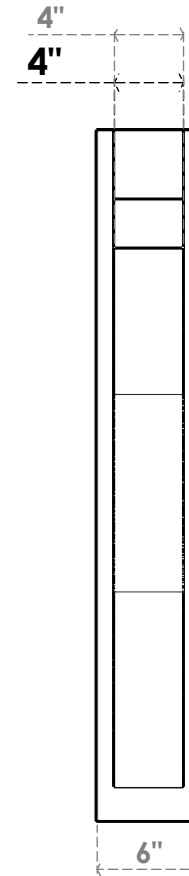

ITEM NUMBER: OUTUROC040X060X36000X40000X040X020X040FST44RCPR

4"W TOP X 6"W BACK X 36"D X 40"H X 4"T TOP X 2"T BACK TIMBERTHANE ROUGH CEDAR FUNSTON FAUX WOOD OPEN OUTLOOKER, BLOCK TOP AND BACK, 4"W CLOSED BRACE, PRIMED TAN

EKENA MILLWORK
2300 WEST MAIN ST.
CLARKSVILLE, TX 75426
TOLL FREE: 866-607-0453
WWW.EKENAMILLWORK.COM

NOTES

1. INSTALLATION TO BE COMPLETED IN ACCORDANCE WITH MANUFACTURER'S SPECIFICATIONS.
2. DRAWING MAY NOT BE TO SCALE
3. THIS DRAWING IS INTENDED FOR DESIGN AND PLANNING PURPOSES ONLY.
4. ALL INFORMATION CONTAINED HEREIN WAS CURRENT AT THE TIME OF DEVELOPMENT BUT MUST BE REVIEWED AND APPROVED BY THE PRODUCT MANUFACTURER TO BE CONSIDERED ACCURATE.
5. TIMBERTHANE ARCHITECTURAL PRODUCTS ARE MADE FROM HIGH DENSITY URETHANE AND COME FACTORY PRIMED