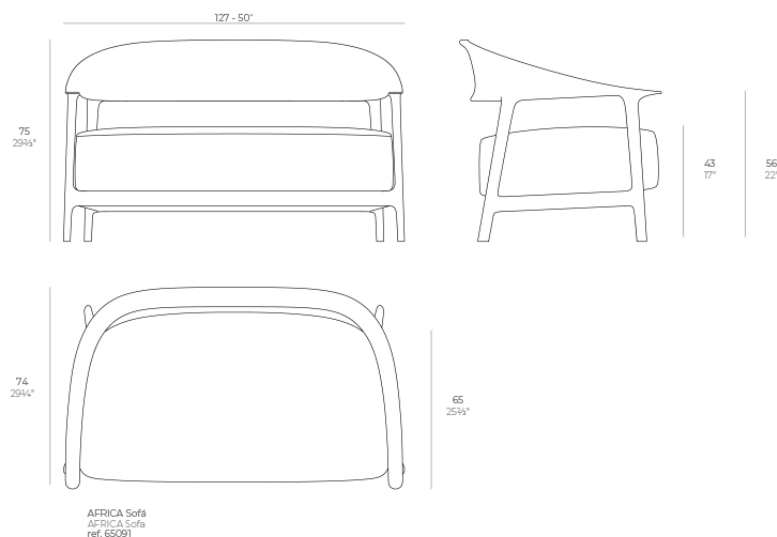

Weight: 16.01 Kg

Finishes

finishes

Basic

Ref. 65091

white

black

ecru