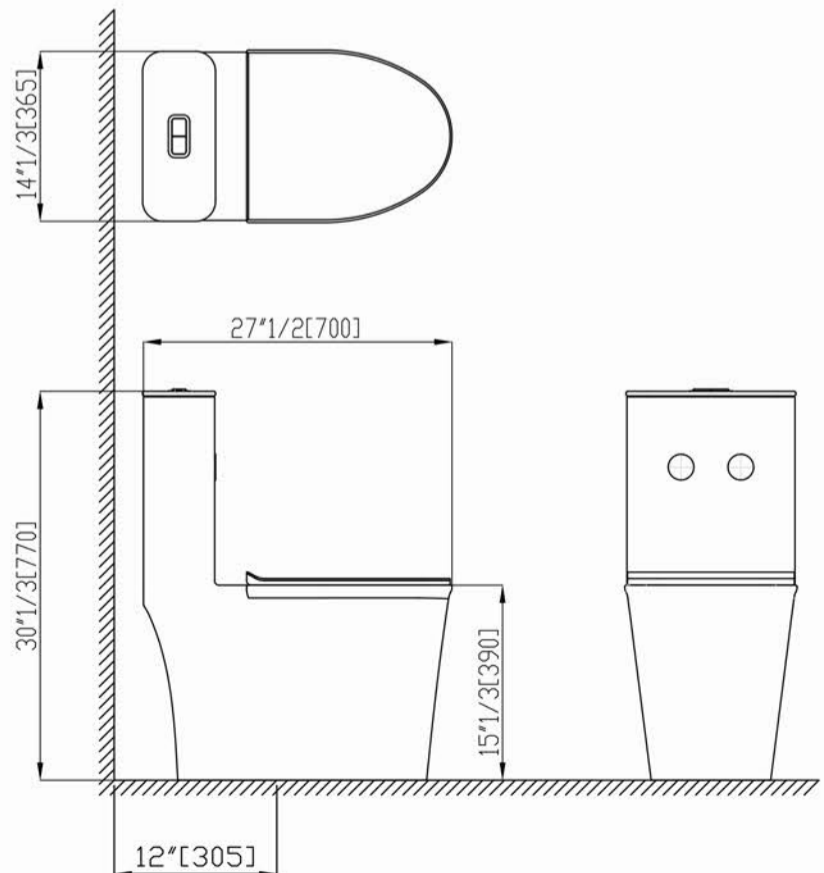

LONDON

ONE-PIECE TOILET

942

Features

- Standard 15.5" comfort height
- Elongated bowl
- Glazed skirted trapway
- 12" Rough - in
- Floor mount installation
- Dual Hurricane Flush System
0.8/1.28 gallons per flush (GPF)
- Chrome push button
- Quick-release soft close seat

Specifications

- 0.8/1.28 GPF
- Dual Flush System
- 12" Rough-in
- Floor mount
- Elongated bowl
- 15.5" Bowl height
- Glazed ceramic
- 5 Year Limited Warranty
- Factory flush-tested Gerebit
- ADA compliant, c/UPC & UPC certified
- Product Weight: 110 lb.
- L: 27"1/2 x W: 14"1/3 x H:30"1/3

Parts

- Fill valve #FV25L
- Toilet seat #UFKJ201
- Push button #L10
- Wax ring #WR1
- Tank lid #TL942

Included Accessories

- Side bolt cover parts
- Tank lid with chrome actuator push buttons
- Toilet seat with quick release show-close hinges
- Wax ring and toilet bolts

These dimensions and specifications are subject to change without notice