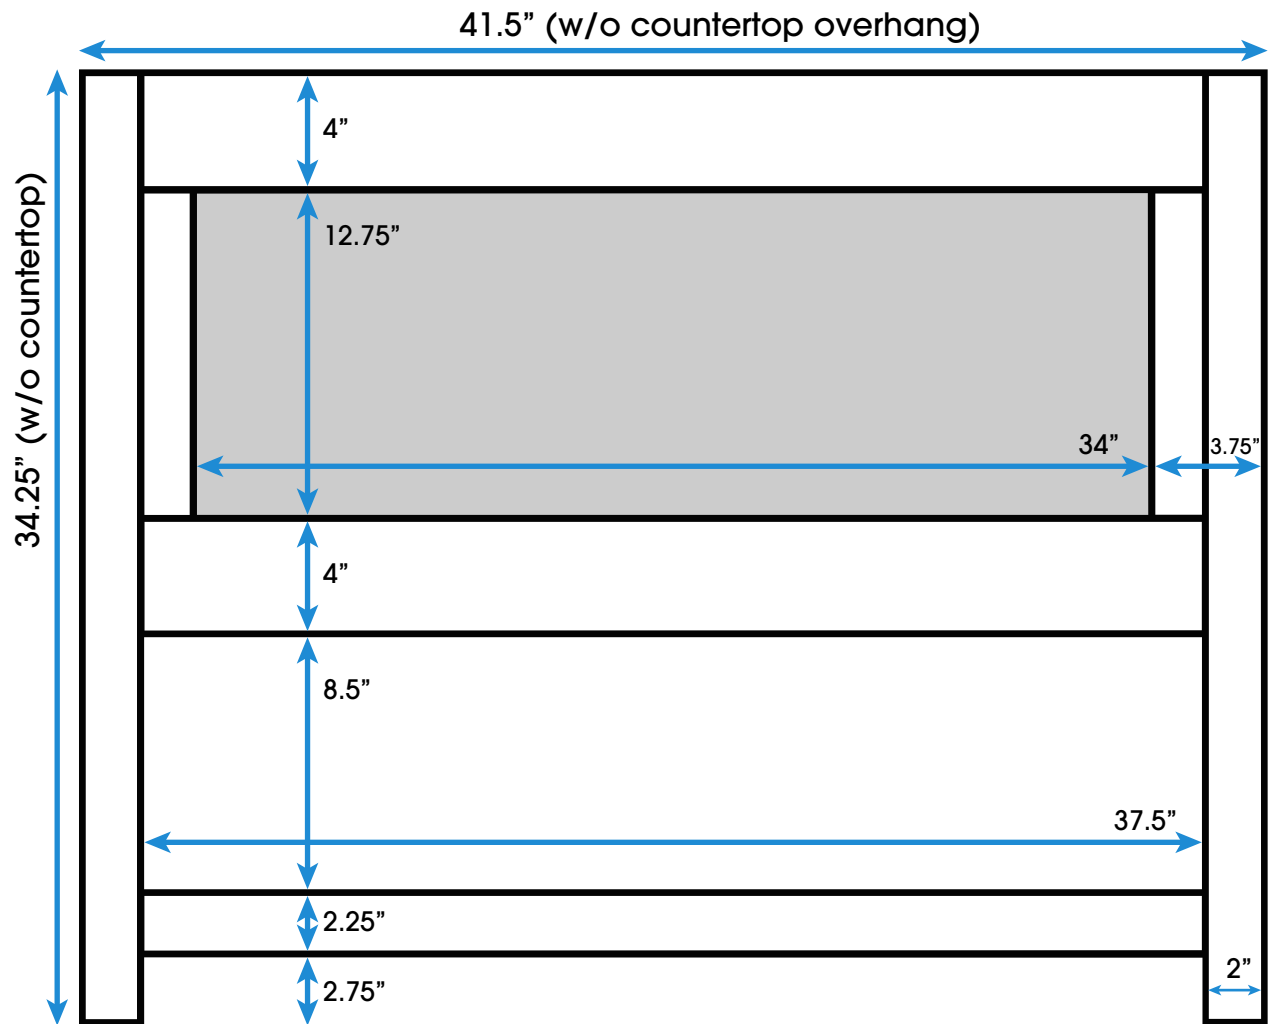

# 42-inch Bath Vanity (Back View)

All measurements are approximate and rounded to the nearest quarter inch  
Please allow for a slight margin of error