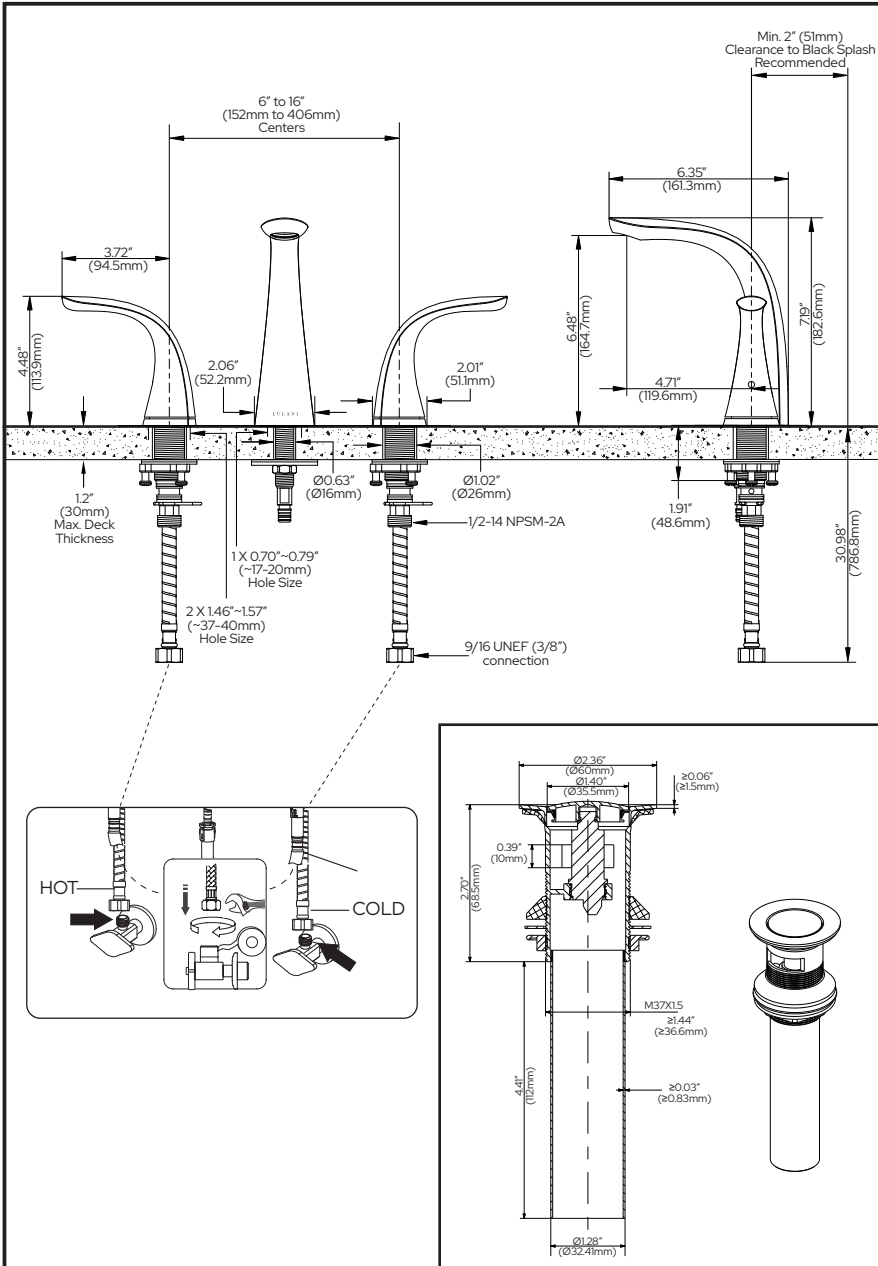

▲ Designate proper finish suffix

Lulani reserves the right (1) to make changes in specifications and materials, and (2) to change or discontinue models, both without notice or obligation. Dimensions are for reference only. See current full-line price book or www.lulani.com for finish options and product availability.