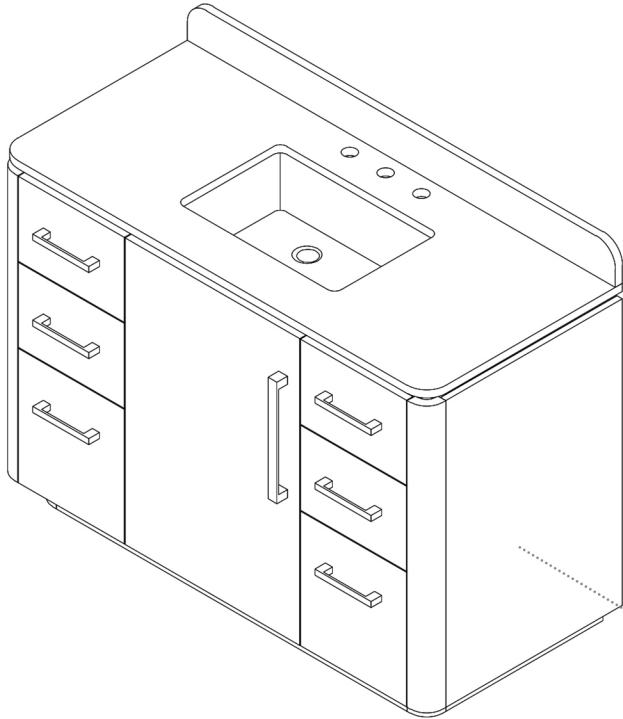

ALTAIR

FASHION BATHROOM LIFE

Altair Design, Inc.

Serene

48"W x 22"D

Bathroom Vanity

48"W×22"D×34"H inches

INSTALLATION SPECIFICATION

Item#	581048		
Color	Nature Brown		
Overall Dimension	48 in W x 22 in D x 34 in H		
Vanity Material	Solid spruce wood, and long-lasting plywood		
Countertop Material	Engineered Stone - Grain White		
Hardware Finish	Zinc Alloy - Matte Black	Shape	Rectangular
Number of Door(s)	1 soft-closing doors	Number of Drawer(s)	6 soft-closing drawers
Top Thickness	0.8 inch	Installation Type	Freestanding
Assembly Required	Yes	Backsplash Height	4 inch
Faucet Hole Spacing(in.)	8 inch widespread	Sink	Single Undermount Sink

All measurements are approximate. Measurements may vary +/-1/2".

Note : Does not include faucet, sidesplash, back panel, drain assembly, sidesplash, or P-trap.