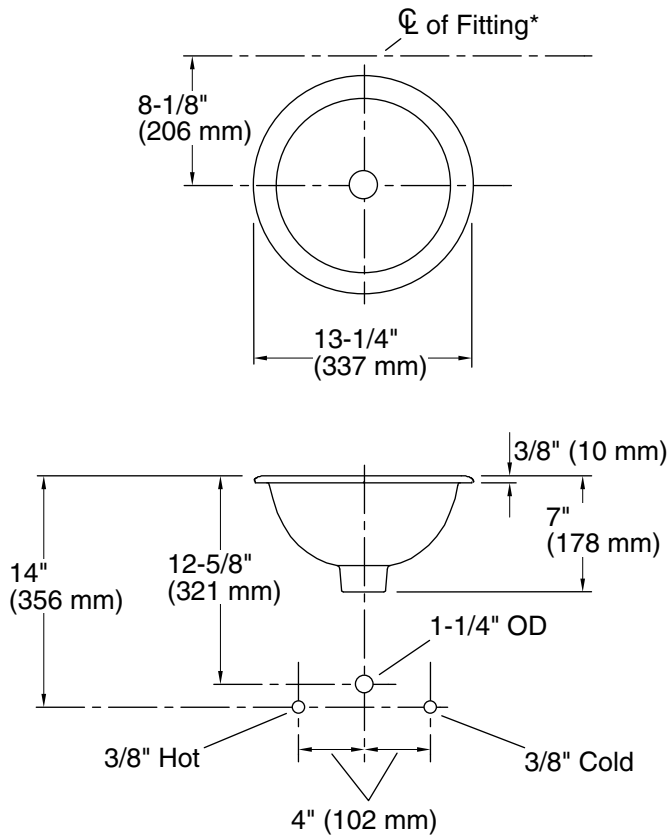

Features

- Petite round design.
- No faucet holes; requires wall- or counter-mount faucet.

Material

- Vitreous china.

Installation

- Drop-in or undermount.

Recommended Products/Accessories

K-9018 P-Trap
K-23726 Drain treatment
K-23725 Cast iron cleaner

Available Colors/Finishes

Color tiles intended for reference only.

Color	Code	Description
	0	White
	96	Biscuit
	95	Ice™ Grey
	7	Black Black™
	71	Seafoam Green
	97	Timberline™

	A
Drop-in	4-3/8" (137 mm)
Under-mount (shown)	4-3/8" (137 mm)

Technical Information

All product dimensions are nominal.

- Installation: Drop-in, Undermount
 Bowl area: Diameter: 10-5/8" (270 mm)
 Water depth: 4-3/4" (121 mm)
 Drain hole: 1-3/4" (44 mm)
 Template: 116214-7, required, included

Notes

Install this product according to the installation instructions.

Spout must be a minimum of 4-1/2" (114 mm) long for adequate clearance into bathroom sink.

Supplied basin clamp assembly for undermount installation requires 1" (25 mm) minimum countertop thickness. Installer must supply hardware for thinner countertops.