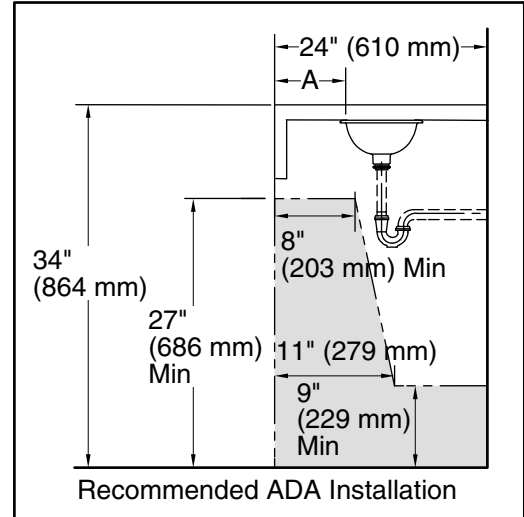

A
Drop-in	4-3/8" (137 mm)
Under-mount (shown)	4-3/8" (137 mm)

Technical Information

All product dimensions are nominal.

1. Installation: Drop-in, Undermount
   Bowl area: Diameter: 10-5/8" (270 mm)
   Water depth: 4-3/4" (121 mm)
   Drain hole: 1-3/4" (44 mm)
   Template: 116214-7, required, included

Notes

Install this product according to the installation instructions.

Spout must be a minimum of 4-1/2" (114 mm) long for adequate clearance into bathroom sink.

Supplied basin clamp assembly for undermount installation requires 1" (25 mm) minimum countertop thickness. Installer must supply hardware for thinner countertops.

ADA, CSA B651 compliant when installed to the specific requirements of these regulations.