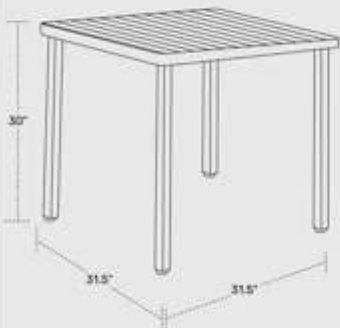

4-Person Outdoor Square Dining Set

1x Dining Table

4x Side Chair