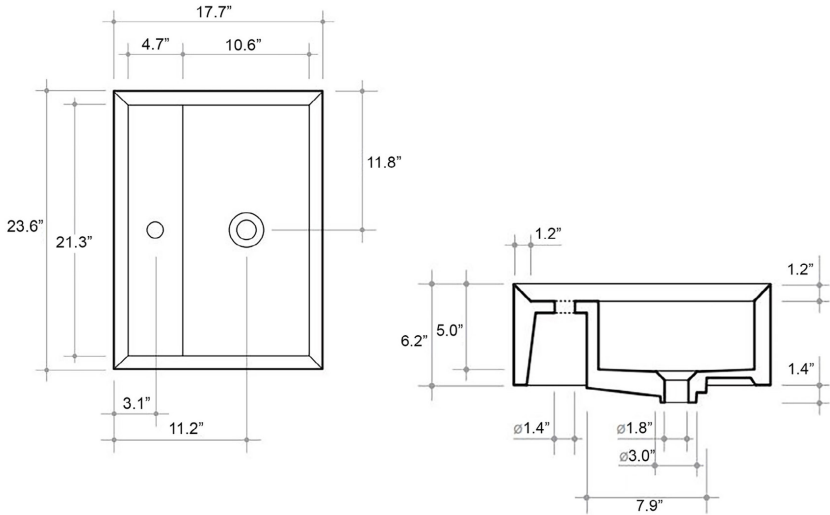

Related Items:

- WSBC 53991 | Push Waste Drain
- WSBC 53922 | Decorative Trap

SKU# | Options:

- Cut 60.45.00 WG | Glossy White, No Hole
- Cut 60.45.01 WG | Glossy White, Single Hole
- Cut 60.45.00 WM | Matte Black, No Hole
- Cut 60.45.01 WM | Matte Black, Single Hole
- Cut 60.45.00 BG | Glossy Black, No Hole
- Cut 60.45.01 BG | Glossy Black, Single Hole
- Cut 60.45.00 BM | Matte White, No Hole
- Cut 60.45.01 BM | Matte White, Single Hole

Finishes:

-  Glossy White
-  Matte White
-  Glossy Black
-  Matte Black

* WS Bath Collections reserves the right to revise dimensions or information on this sheet without notice

Collection Cut	Model Cut 60.45 - CTL04	Dimensions Metric <i>1 inch = 2.54 cm</i> <i>1 inch = 25.4 mm</i>	 1051 Lea Drive - Collegeville, PA 19426 Tel. 215 513 9400 - Fax 610 831 0215 www.ws bathcollections.com - info@ws bathcollections.com
----------------------------	-------------------------------------	---	---

Collection |
Cut

Model |
Cut 60.45 - CTL04

Dimensions Metric
1 inch = 2.54 cm
1 inch = 25.4 mm

1051 Lea Drive - Collegeville, PA 19426
Tel. 215 513 9400 - Fax 610 831 0215
www.ws bathcollections.com - info@ws bathcollections.com

Silicone (optional)

Collection
Cut

Model |
Cut 60.45 - CTL04

Dimensions Metric
1 inch = 2.54 cm
1 inch = 25.4 mm

WS[®]
BATH
COLLECTIONS

1051 Lea Drive - Collegeville, PA 19426
Tel. 215 513 9400 - Fax 610 831 0215
www.ws bathcollections.com - info@ws bathcollections.com