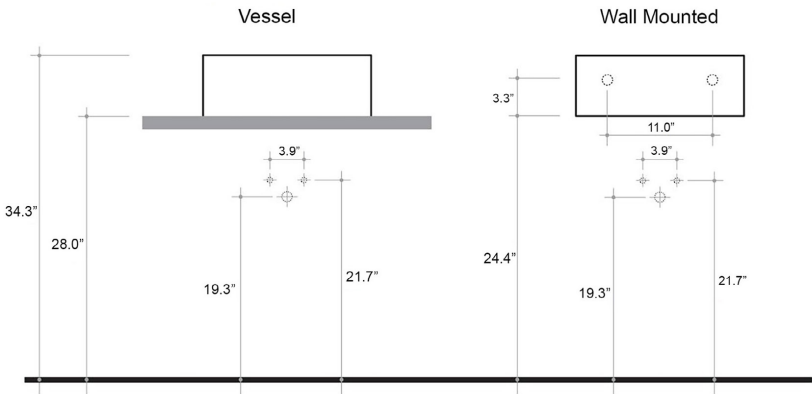

Related Items:

- WSBC 53991 | Push Waste Drain
- WSBC 53922 | Decorative Trap

SKU# | Options:

- Cut 60.45.00 WG | Glossy White, No Hole
- Cut 60.45.01 WG | Glossy White, Single Hole
- Cut 60.45.00 WM | Matte Black, No Hole
- Cut 60.45.01 WM | Matte Black, Single Hole
- Cut 60.45.00 BG | Glossy Black, No Hole
- Cut 60.45.01 BG | Glossy Black, Single Hole
- Cut 60.45.00 BM | Matte White, No Hole
- Cut 60.45.01 BM | Matte White, Single Hole

Finishes:

-  Glossy White
-  Matte White
-  Glossy Black
-  Matte Black

* WS Bath Collections reserves the right to revise dimensions or information on this sheet without notice

Collection Cut	Model Cut 60.45 - CTL04	Dimensions Metric <i>1 inch = 2.54 cm</i> <i>1 inch = 25.4 mm</i>	 1051 Lea Drive - Collegeville, PA 19426 Tel. 215 513 9400 - Fax 610 831 0215 www.ws bathcollections.com - info@ws bathcollections.com
----------------------------	-------------------------------------	---	---

Collection |
Cut

Model |
Cut 60.45 - CTL04

Dimensions Metric
1 inch = 2.54 cm
1 inch = 25.4 mm

1051 Lea Drive - Collegeville, PA 19426
Tel. 215 513 9400 - Fax 610 831 0215
www.ws bathcollections.com - info@ws bathcollections.com

Silicone (optional)

Collection
Cut

Model |
Cut 60.45 - CTL04

Dimensions Metric
1 inch = 2.54 cm
1 inch = 25.4 mm

WS[®]
BATH
COLLECTIONS

1051 Lea Drive - Collegeville, PA 19426
Tel. 215 513 9400 - Fax 610 831 0215
www.ws bathcollections.com - info@ws bathcollections.com