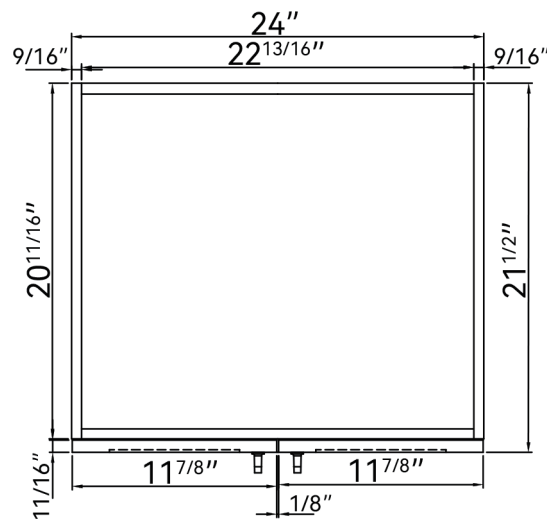

DIMENSION DETAILS

BATHROOM VANITY

VANITY SIZE

Front View

Side View

Top view