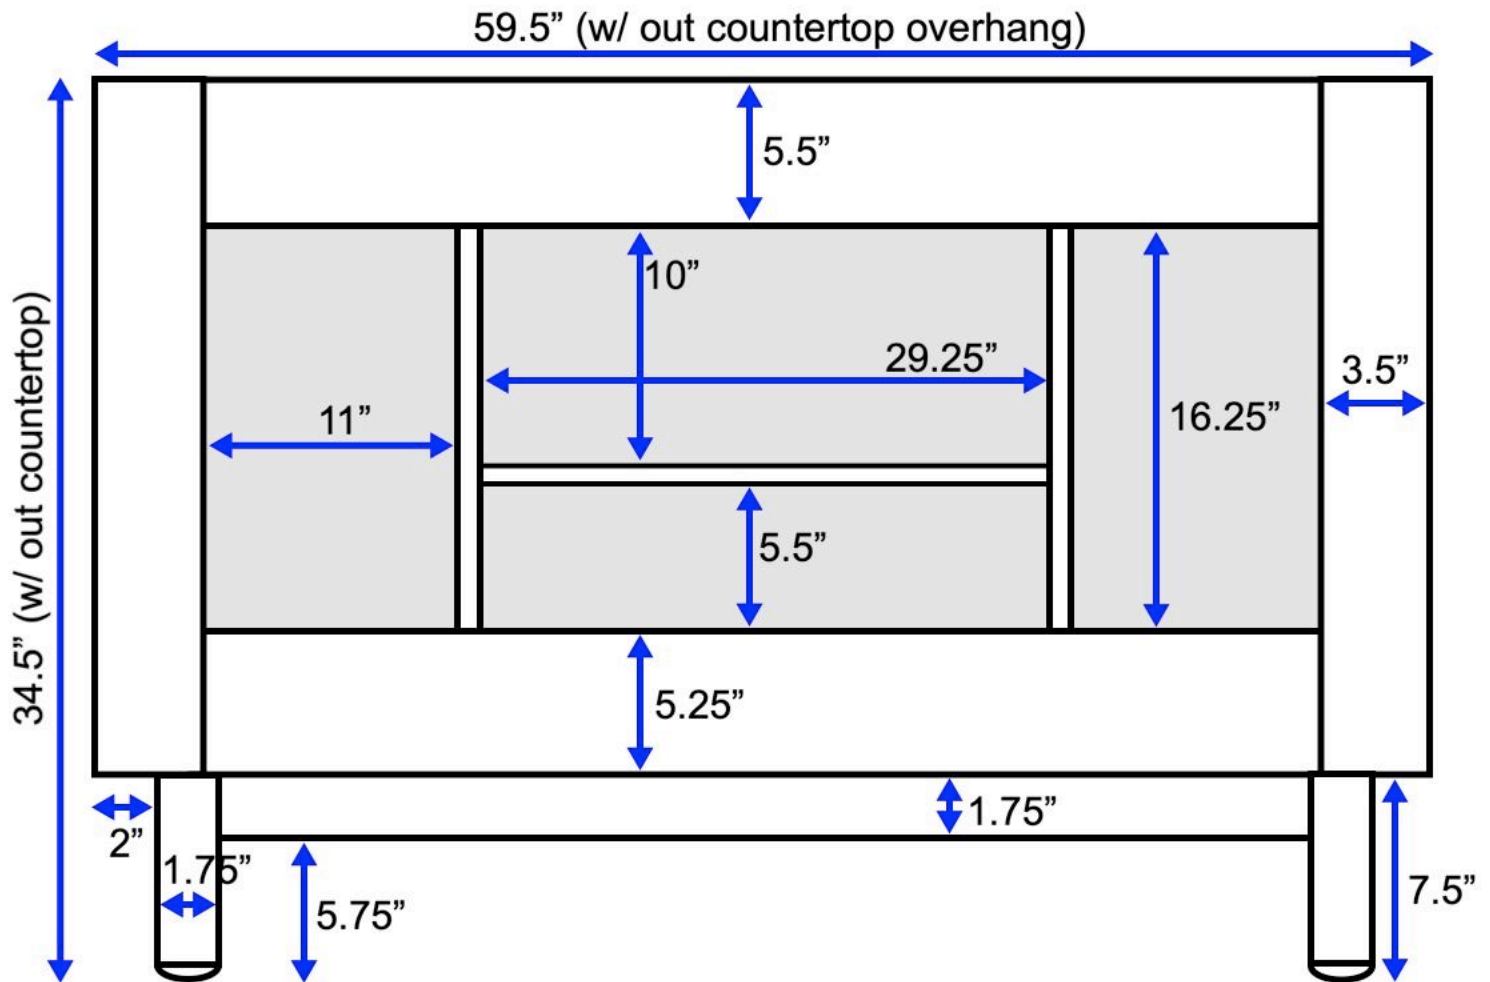

Utopia 60-inch Single Bath Vanity (Back View)

All measurements are approximate and rounded to the nearest quarter-inch.
Please allow for a slight margin of error.