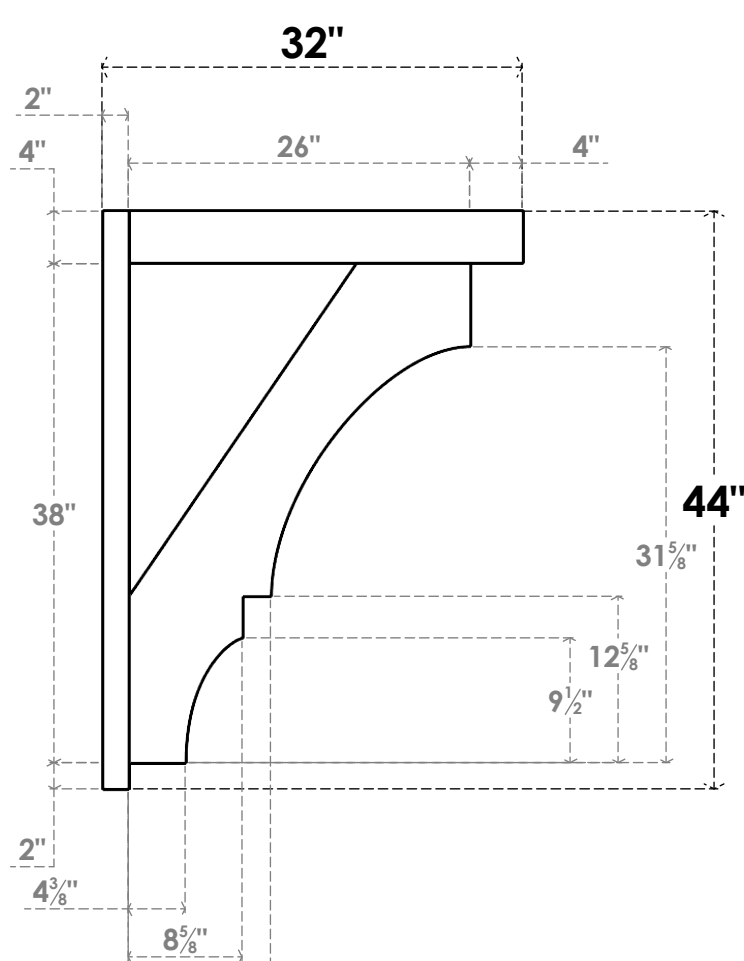

ITEM NUMBER: OUTUROC040X060X32000X44000X040X020X040BOA44RCPR

4"W TOP X 6"W BACK X 32"D X 44"H X 4"T TOP X 2"T BACK TIMBERTHANE ROUGH CEDAR BALBOA FAUX WOOD OPEN OUTLOOKER, BLOCK TOP AND BACK, 4"W CLOSED BRACE, PRIMED TAN

SIDE PROFILE

FRONT PROFILE

ISOMETRIC

GENERATED DATE : 07/05/2023

EKENA MILLWORK
2300 WEST MAIN ST.
CLARKSVILLE, TX 75426
TOLL FREE: 866-607-0453
WWW.EKENAMILLWORK.COM

NOTES

1. INSTALLATION TO BE COMPLETED IN ACCORDANCE WITH MANUFACTURER'S SPECIFICATIONS.
2. DRAWING MAY NOT BE TO SCALE
3. THIS DRAWING IS INTENDED FOR DESIGN AND PLANNING PURPOSES ONLY.
4. ALL INFORMATION CONTAINED HEREIN WAS CURRENT AT THE TIME OF DEVELOPMENT BUT MUST BE REVIEWED AND APPROVED BY THE PRODUCT MANUFACTURER TO BE CONSIDERED ACCURATE.
5. TIMBERTHANE ARCHITECTURAL PRODUCTS ARE MADE FROM HIGH DENSITY URETHANE AND COME FACTORY PRIMED