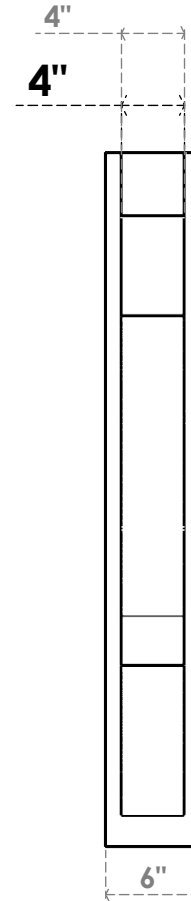

ITEM NUMBER: OUTUROC040X060X32000X44000X040X020X040BOA44RCPR

4"W TOP X 6"W BACK X 32"D X 44"H X 4"T TOP X 2"T BACK TIMBERTHANE ROUGH CEDAR BALBOA FAUX WOOD OPEN OUTLOOKER, BLOCK TOP AND BACK, 4"W CLOSED BRACE, PRIMED TAN

SIDE PROFILE

FRONT PROFILE

ISOMETRIC

GENERATED DATE : 07/05/2023

EKENA MILLWORK
2300 WEST MAIN ST.
CLARKSVILLE, TX 75426
TOLL FREE: 866-607-0453
WWW.EKENAMILLWORK.COM

NOTES

1. INSTALLATION TO BE COMPLETED IN ACCORDANCE WITH MANUFACTURER'S SPECIFICATIONS.
2. DRAWING MAY NOT BE TO SCALE
3. THIS DRAWING IS INTENDED FOR DESIGN AND PLANNING PURPOSES ONLY.
4. ALL INFORMATION CONTAINED HEREIN WAS CURRENT AT THE TIME OF DEVELOPMENT BUT MUST BE REVIEWED AND APPROVED BY THE PRODUCT MANUFACTURER TO BE CONSIDERED ACCURATE.
5. TIMBERTHANE ARCHITECTURAL PRODUCTS ARE MADE FROM HIGH DENSITY URETHANE AND COME FACTORY PRIMED