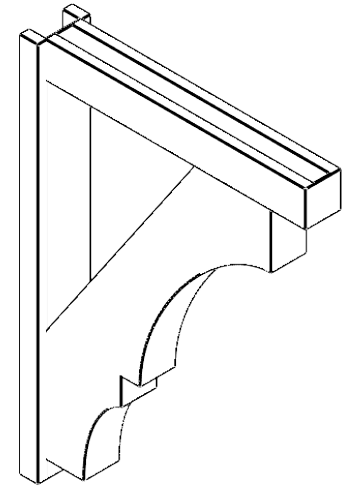

ITEM NUMBER: OUTUROC040X060X32000X44000X040X020X040BOA44RCPR

4"W TOP X 6"W BACK X 32"D X 44"H X 4"T TOP X 2"T BACK TIMBERTHANE ROUGH CEDAR BALBOA FAUX WOOD OPEN OUTLOOKER, BLOCK TOP AND BACK, 4"W CLOSED BRACE, PRIMED TAN

SIDE PROFILE

FRONT PROFILE

ISOMETRIC

GENERATED DATE : 07/05/2023

EKENA MILLWORK
2300 WEST MAIN ST.
CLARKSVILLE, TX 75426
TOLL FREE: 866-607-0453
WWW.EKENAMILLWORK.COM

NOTES

1. INSTALLATION TO BE COMPLETED IN ACCORDANCE WITH MANUFACTURER'S SPECIFICATIONS.
2. DRAWING MAY NOT BE TO SCALE
3. THIS DRAWING IS INTENDED FOR DESIGN AND PLANNING PURPOSES ONLY.
4. ALL INFORMATION CONTAINED HEREIN WAS CURRENT AT THE TIME OF DEVELOPMENT BUT MUST BE REVIEWED AND APPROVED BY THE PRODUCT MANUFACTURER TO BE CONSIDERED ACCURATE.
5. TIMBERTHANE ARCHITECTURAL PRODUCTS ARE MADE FROM HIGH DENSITY URETHANE AND COME FACTORY PRIMED