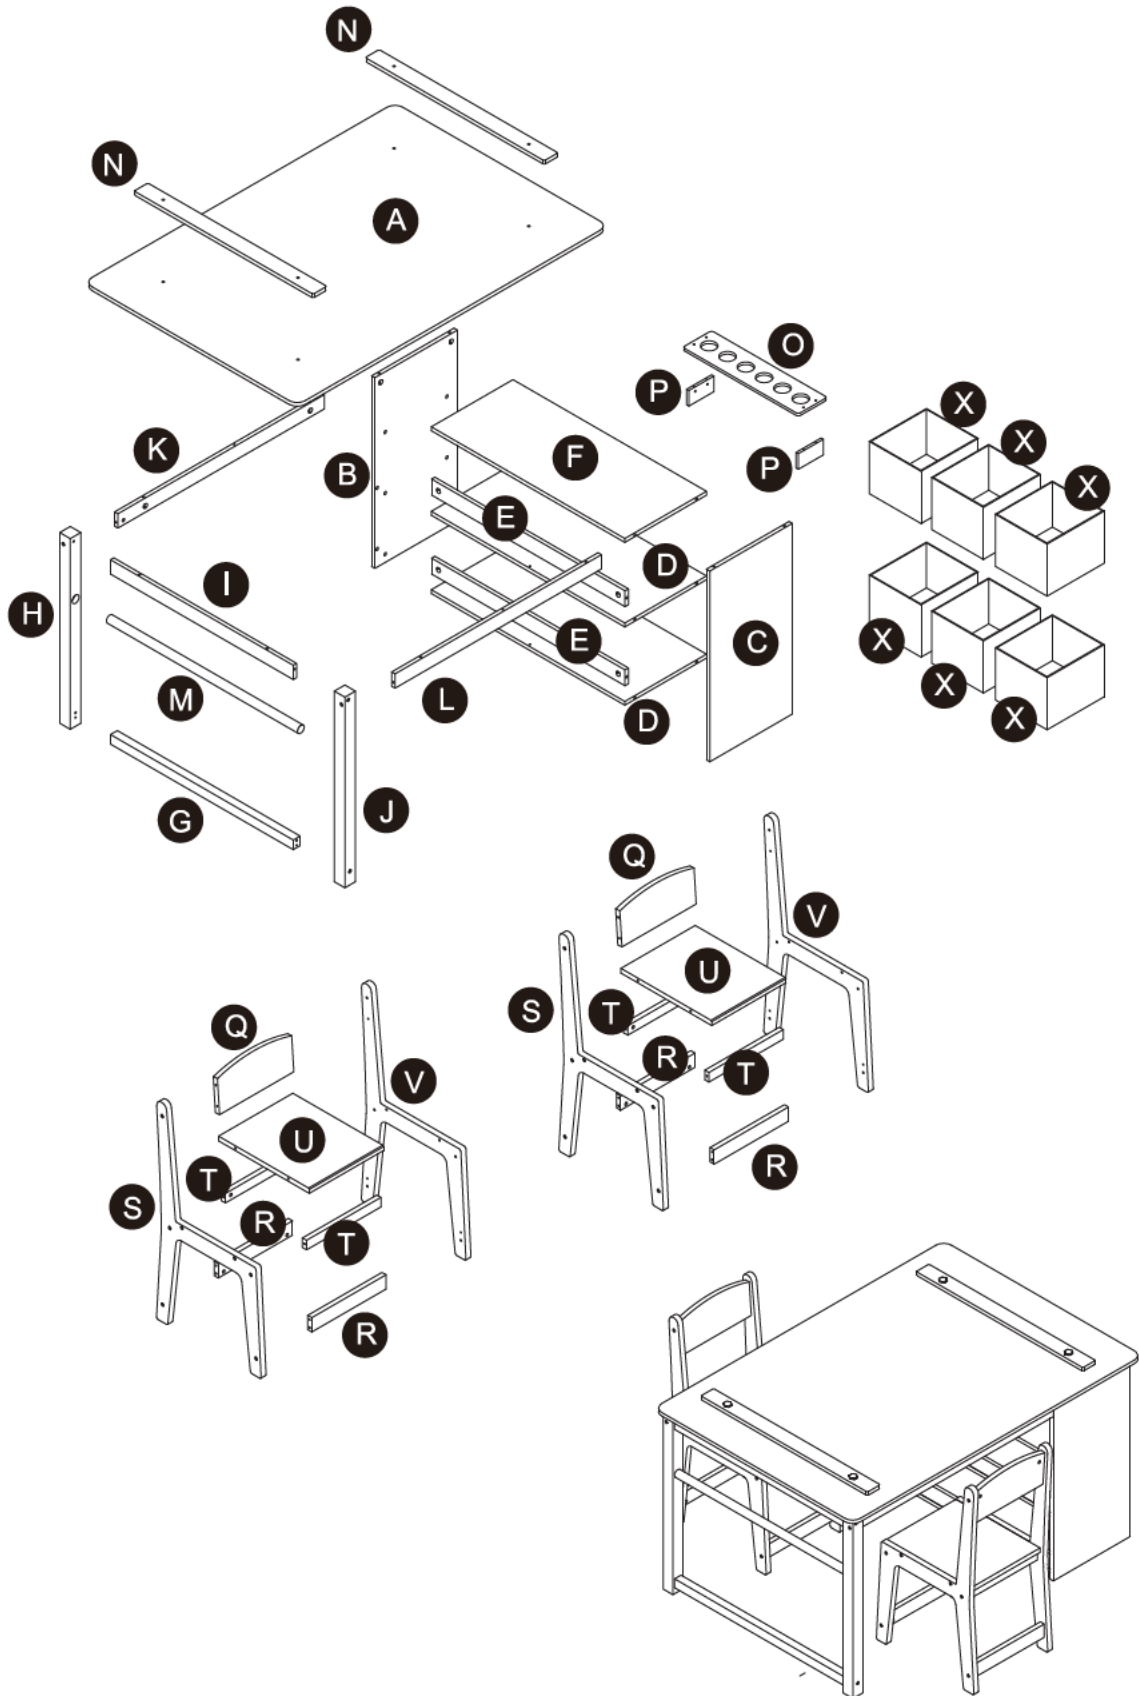

Kids Art Table

! WARNING

CHOKINGHAZARD-small parts, Not for children under 3 yrs, The product is to be assembled by an adult.

! WARNING

Prior to assembly this package contains sharp edges and sharp points. Keep away from children until assembled.

Exploded Drawing

Product Parts

A

B

C

D

2 pcs

E