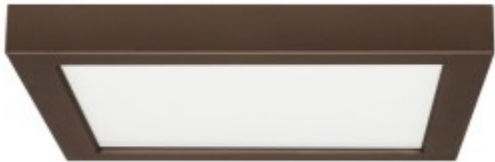

18.5 watt; 9" Flush Mount LED Fixture; 2700K; Square Shape; Bronze Finish; 120 volts

Features

- Surface mount fixture
- Solid State LED lighting
- Long life
- Dimmable
- Wet location

Item Number	Product Line	UPC	Voltage	Watts	Incandescent Equivalent	Fixture Type	Base
			120	18.5	100W	Flush Mount	Connector

Lamp Code	Dimmable/Non-Dimmable	Suggested Dimmers	Finish	MOL In Inches	MOD In Inches	Initial Lumens	Average Rated Hours
	Dimmable	Compatible dimmers	Bronze	1"	9.00"	1100	50000

Kelvin Temp	Color	CRI	Beam Spread Deg	Operating Temperature	Pack	Package Type	CEC Status
2700	Warm White	90	108	-17C (-1.4F) to a maximum of +45C (+113F)	12	Box	California T24 Listed