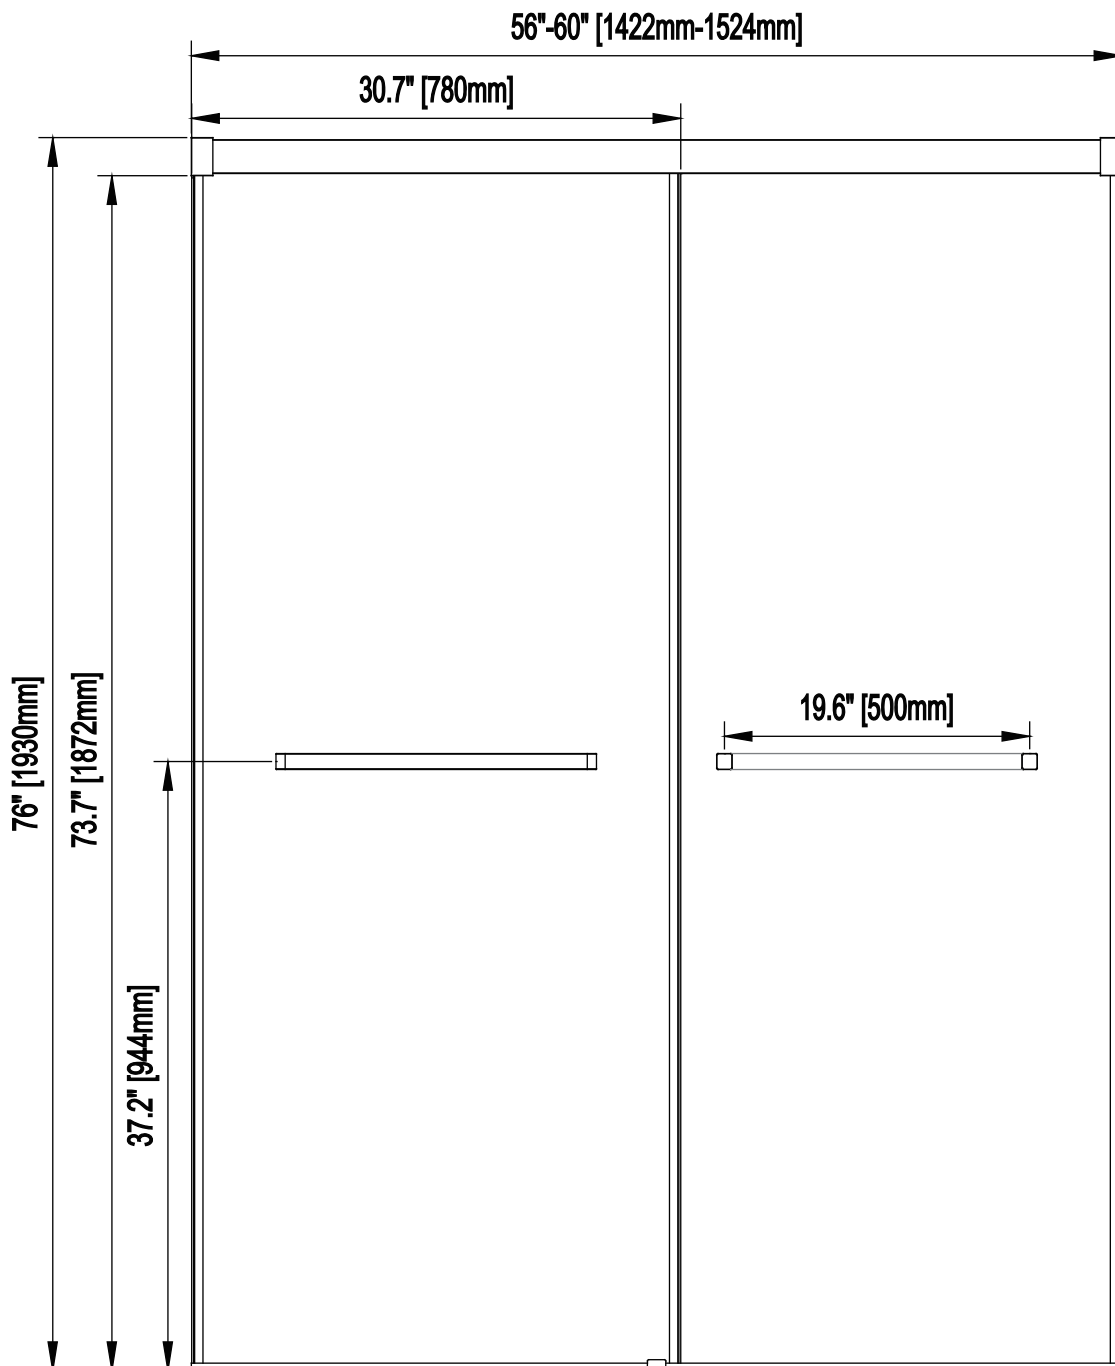

ANZZI®

Need help? For technical support call **305-614-4070** or visit us at **www.ANZZI.com**