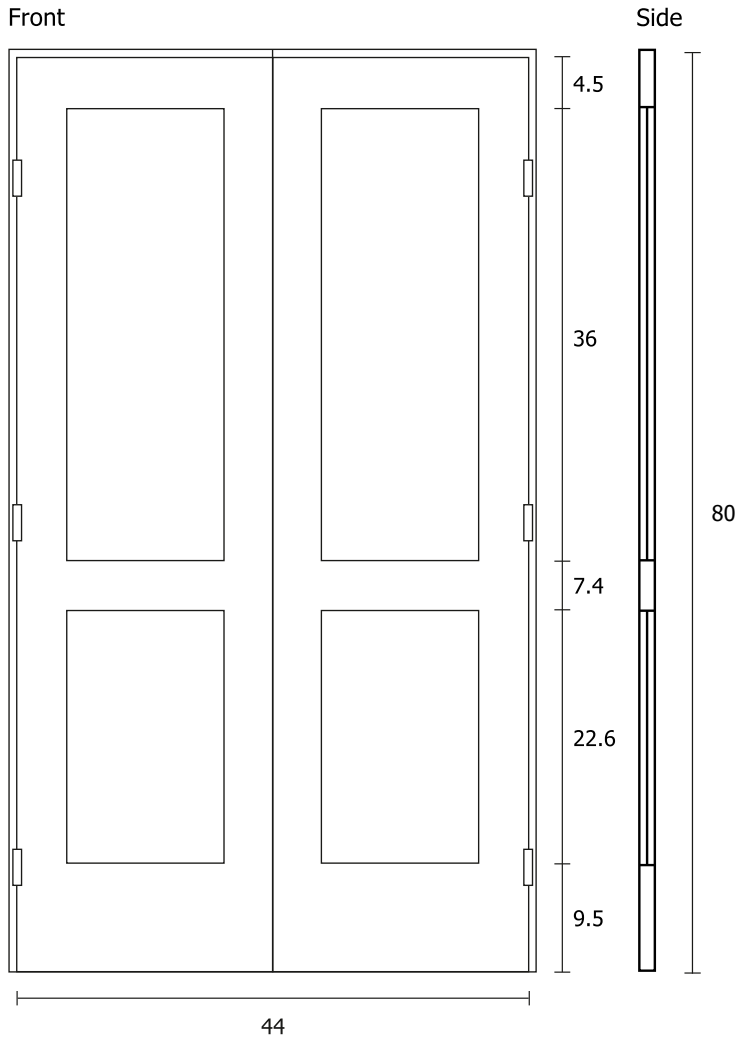

Prehung Double Door (Double Panel)

SKU# RID-44-80-2W-MB-T

Double Prehung Door

SKU Name	RID-44-80-2W-MB-T
Style	Double Panel
Material	Composite Wood
Height	80 inches (6/8)
Width	44 inches (3/8)
Thickness	1.375 inches
Framing Type	Prehung
Hinge Color/Finish	Black
Rough Opening Height	82 inches
Rough Opening Width	46.25 inches