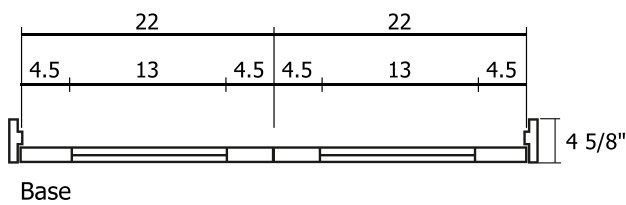

Prehung Double Door (Double Panel)

SKU# RID-44-80-2W-MB-T

Double Prehung Door

SKU Name	RID-44-80-2W-MB-T
Style	Double Panel
Material	Composite Wood
Height	80 inches (6/8)
Width	44 inches (3/8)
Thickness	1.375 inches
Framing Type	Prehung
Hinge Color/Finish	Black
Rough Opening Height	82 inches
Rough Opening Width	46.25 inches