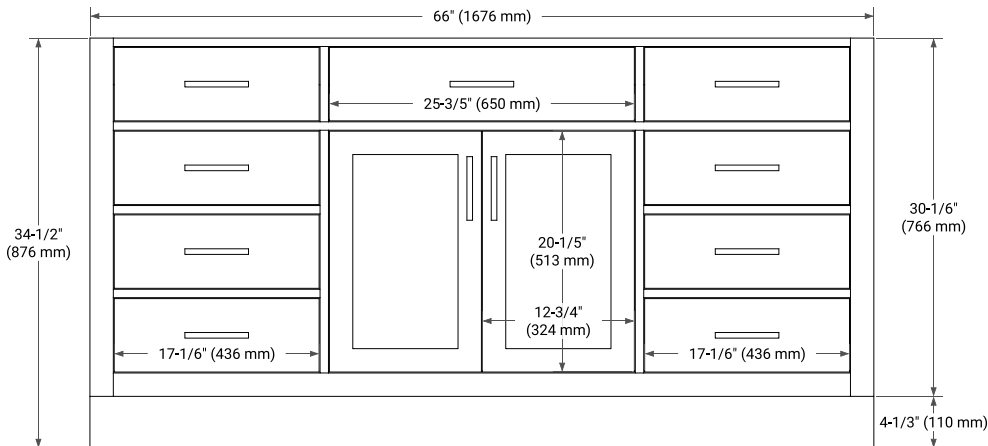

66" SINGLE SINK BASE CABINET

BASE CABINET DIMENSIONS

66" W x 21.5" D x 34.5" H

FEATURES

- Solid wood frame & plywood panels
- Dovetail drawers and joints
- Soft closing doors & drawers

HARDWARE FINISHES*

Brushed Nickel   Satin Brass   Matte Black   Polished Chrome

Hardware comes preinstalled with the illustrated option. Other finishes are available on our online store if you prefer a different one.

AVAILABLE COLORS

White   Grey   Midnight Blue   Oak

FRONT VIEW

SIDE VIEW

PLAN VIEW