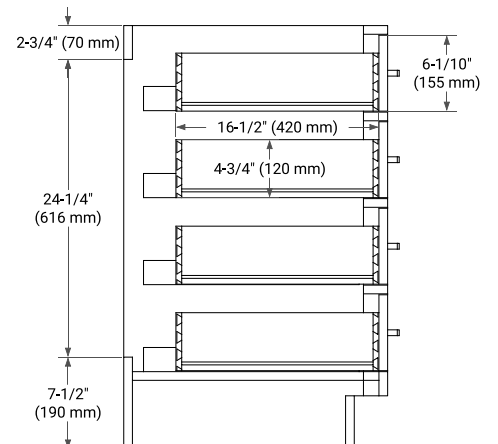

## BASE CABINET DIMENSIONS

66" W x 21.5" D x 34.5" H

## SIDE VIEW

## PLAN VIEW

## OVERALL DIMENSIONS

67" W x 22" D x 1.5" H