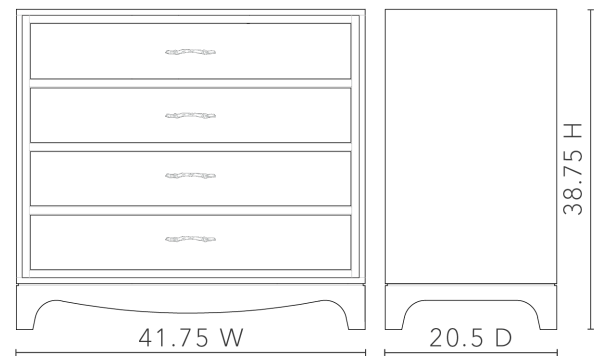

Barrett Large 4-Drawer, Denim Mist

BAR-225-6328-894

- 41.75W x 20.5D x 38.75H
- Clear Lacquered Grasscloth
- Satin Bronze Finished Cast Metal
- Finished Back, Soft Close Undermount Glides

Sand
White

Denim
Mist