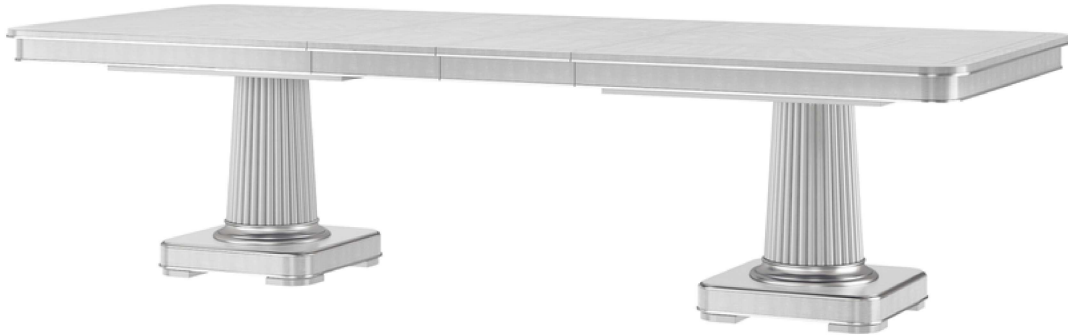

THEODORE ALEXANDER

Spencer London Extension Dining Table

TA54264.C400

The Spencer London collection brings a fresh perspective to elegant metro living inspired by Lord Spencer's London townhouse. The collection is crafted from figured sycamore, maple, and khaya crotch wood bringing England's rich history to an elegant, current-day contemporary style.

► Shown in Chelsea finish

W 116 x D 47¼ x H 30 inches

Material(s): Solid Wood, Veneer, Stainless Steel

Collection: Spencer London

Style: Modern / Formal Modern

Type: Dining Room / Rectangular & Oval Dining Table

Fully closed measurement: W 84 x D 47¼ x H 30 inches