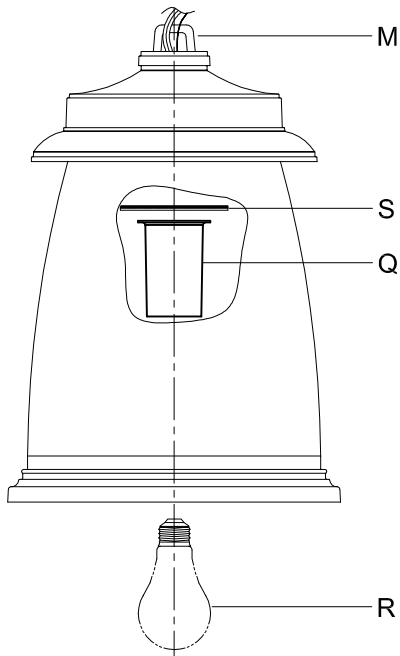

B, C, G & R
(NOT FURNISHED)
(NON FOURNIE)
(NO INCLUIDA)