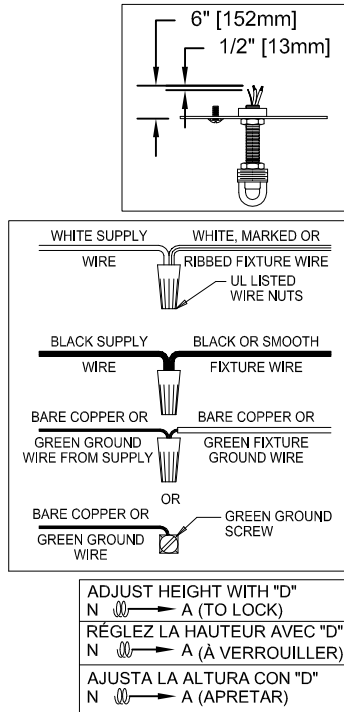

Assembly & Installation Instructions

CAUTION: Read instructions carefully and turn electricity off at main circuit breaker panel before beginning installation.

WARNING - If any Special Control Devices are used with this Fixture, Follow the Instructions Carefully to assure full compliance with N.E.C. requirements. If there are any questions, contact a Qualified Electrical Contractor.
WARNING - This product contains chemicals known to the State of California to cause cancer, birth defects and /or other reproductive harm. Thoroughly wash hands after installing, handling, cleaning, or otherwise touching this product.
CAUTION - All glass is fragile, use care when handling Glass component(s) and or Lamp(s).

CANOPY MOUNTING & WIRE CONNECTION ASSEMBLY STEPS:

1. D,E → A
2. B,A → C
3. N,P,H → D
4. P → H (TO LOCK) (À VERROUILLER) (APRETAR)
5. F → M
6. L → M
7. J,K → L
8. L → H
9. F → L,K,J,H,D
10. F → G
11. J,K → H

FIXTURE ASSEMBLY STEPS:

1. R → S,Q

B, C, G & R
 (NOT FURNISHED)
 (NON FOURNIE)
 (NO INCLUIDA)

Instructions d'Assemblage et Installation

MISE EN GARDE: Lire les instructions avec soin et couper le courant au disjoncteur central avant de commencer l'installation.