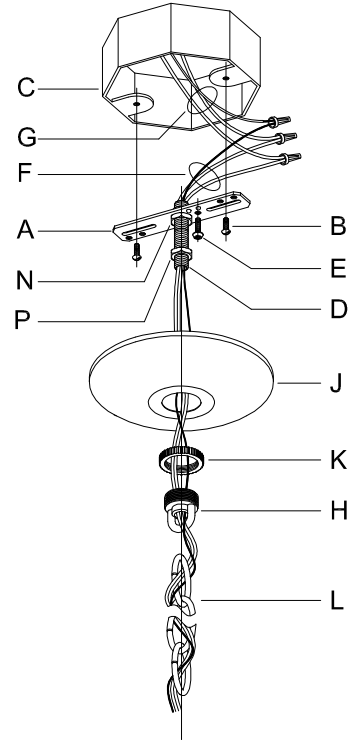

Assembly & Installation Instructions

CAUTION: Read instructions carefully and turn electricity off at main circuit breaker panel before beginning installation.

WARNING - If any Special Control Devices are used with this Fixture, Follow the Instructions Carefully to assure full compliance with N.E.C. requirements. If there are any questions, contact a Qualified Electrical Contractor.
WARNING - This product contains chemicals known to the State of California to cause cancer, birth defects and /or other reproductive harm. Thoroughly wash hands after installing, handling, cleaning, or otherwise touching this product.
CAUTION - All glass is fragile, use care when handling Glass component(s) and or Lamp(s).

CANOPY MOUNTING & WIRE CONNECTION ASSEMBLY STEPS:

1. D,E → A
2. B,A → C
3. N,P,H → D
4. P → H (TO LOCK) (À VERROUILLER) (APRETAR)
5. F → M
6. L → M
7. J,K → L
8. L → H
9. F → L,K,J,H,D
10. F → G
11. J,K → H

FIXTURE ASSEMBLY STEPS:

1. R → S,Q

B, C, G & R
 (NOT FURNISHED)
 (NON FOURNIE)
 (NO INCLUIDA)

Instructions d'Assemblage et Installation

MISE EN GARDE: Lire les instructions avec soin et couper le courant au disjoncteur central avant de commencer l'installation.