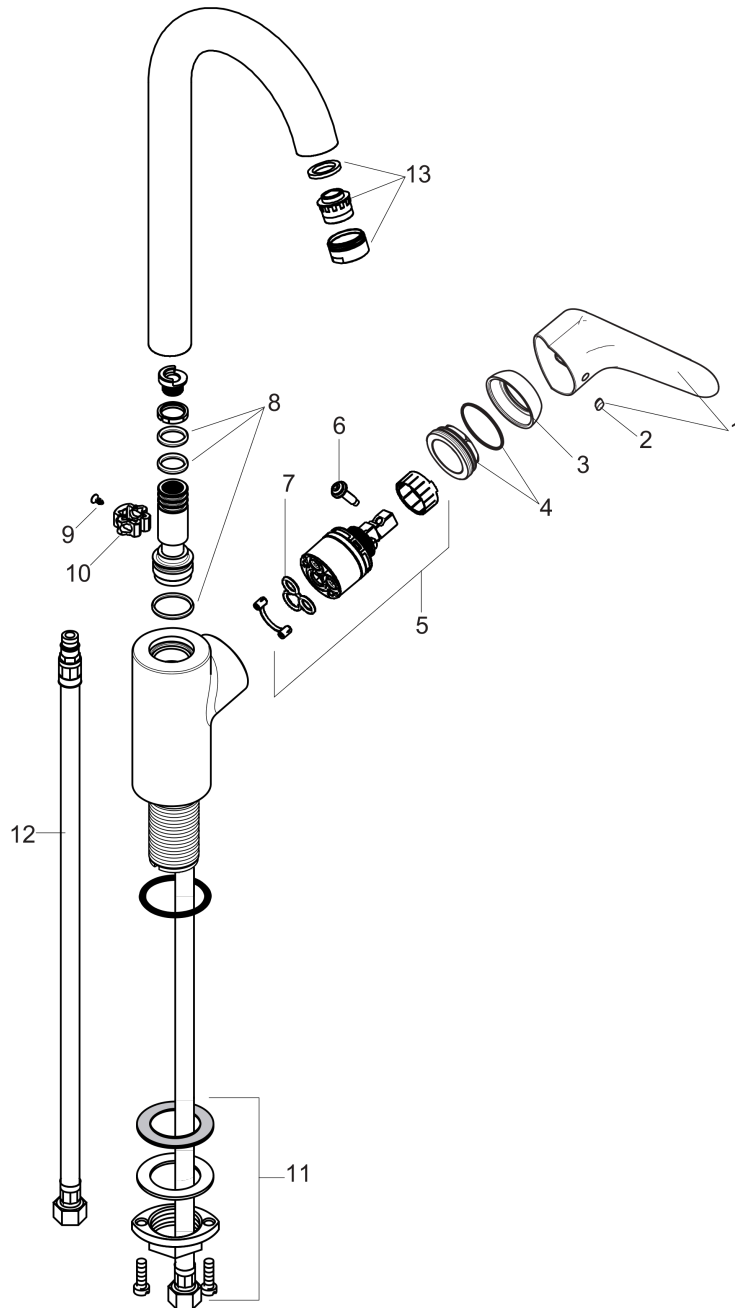

Focus

Bar Faucet, 1.5 GPM

Finishes : **chrome** Part no. : **04507001**

Description

Features

- Swivel range 150°
- Aerated spray
- deck mounted
- Flow: 1.5 GPM (5.7 L/Min)
- Ceramic cartridge
- 3/8" connections

Item details

List Price \$ 379.00

Technology

Compliance

Product image

Scale drawing

Focus

Bar Faucet, 1.5 GPM

Finishes : **chrome** Part no. : **04507001**

Exploded drawing

Year of production: >10/18

Focus

Bar Faucet, 1.5 GPM

Finishes : **chrome** Part no. : **04507001**

Spare parts list

Year of production: >10/18

Pos.	Description	Part no.	Price	PU
1	handle	98460000	-	1
2	screw cover	96338000	-	1
3	flange	95498000	-	1
4	nut	97209000	-	1
5	cartridge, assy	92730000	-	1
6	locking screw for handle	95140000	-	1
7	seal	95008000	-	1
8	sealing set	92646000	-	1
9	screw	97662000	-	1
10	axialring	97558000	-	1
11	fixing set (Ø 34)	95049000	-	1
12	connection hose 35½" M8x0,75 3/8"	96316001	-	1
13	aerator M24x1 (5 l/min)	88744000	-	1