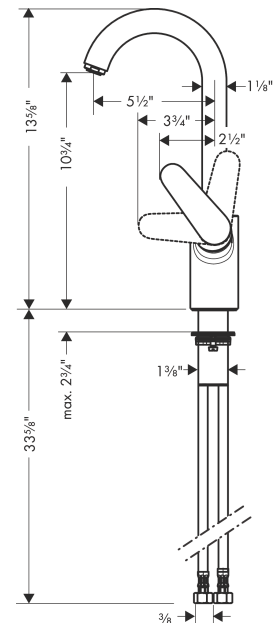

Focus

Bar Faucet, 1.5 GPM

Finishes : **chrome** Part no. : **04507001**

Description

Features

- Swivel range 150°
- Aerated spray
- deck mounted
- Flow: 1.5 GPM (5.7 L/Min)
- Ceramic cartridge
- 3/8" connections

Item details

List Price \$ 379.00

Technology

Compliance

Product image

Scale drawing

Focus

Bar Faucet, 1.5 GPM

Finishes : **chrome** Part no. : **04507001**

Exploded drawing

Year of production: >10/18

Focus

Bar Faucet, 1.5 GPM

Finishes : **chrome** Part no. : **04507001**

Spare parts list

Year of production: >10/18

Pos.	Description	Part no.	Price	PU
1	handle	98460000	-	1
2	screw cover	96338000	-	1
3	flange	95498000	-	1
4	nut	97209000	-	1
5	cartridge, assy	92730000	-	1
6	locking screw for handle	95140000	-	1
7	seal	95008000	-	1
8	sealing set	92646000	-	1
9	screw	97662000	-	1
10	axialring	97558000	-	1
11	fixing set (Ø 34)	95049000	-	1
12	connection hose 35½" M8x0,75 3/8"	96316001	-	1
13	aerator M24x1 (5 l/min)	88744000	-	1