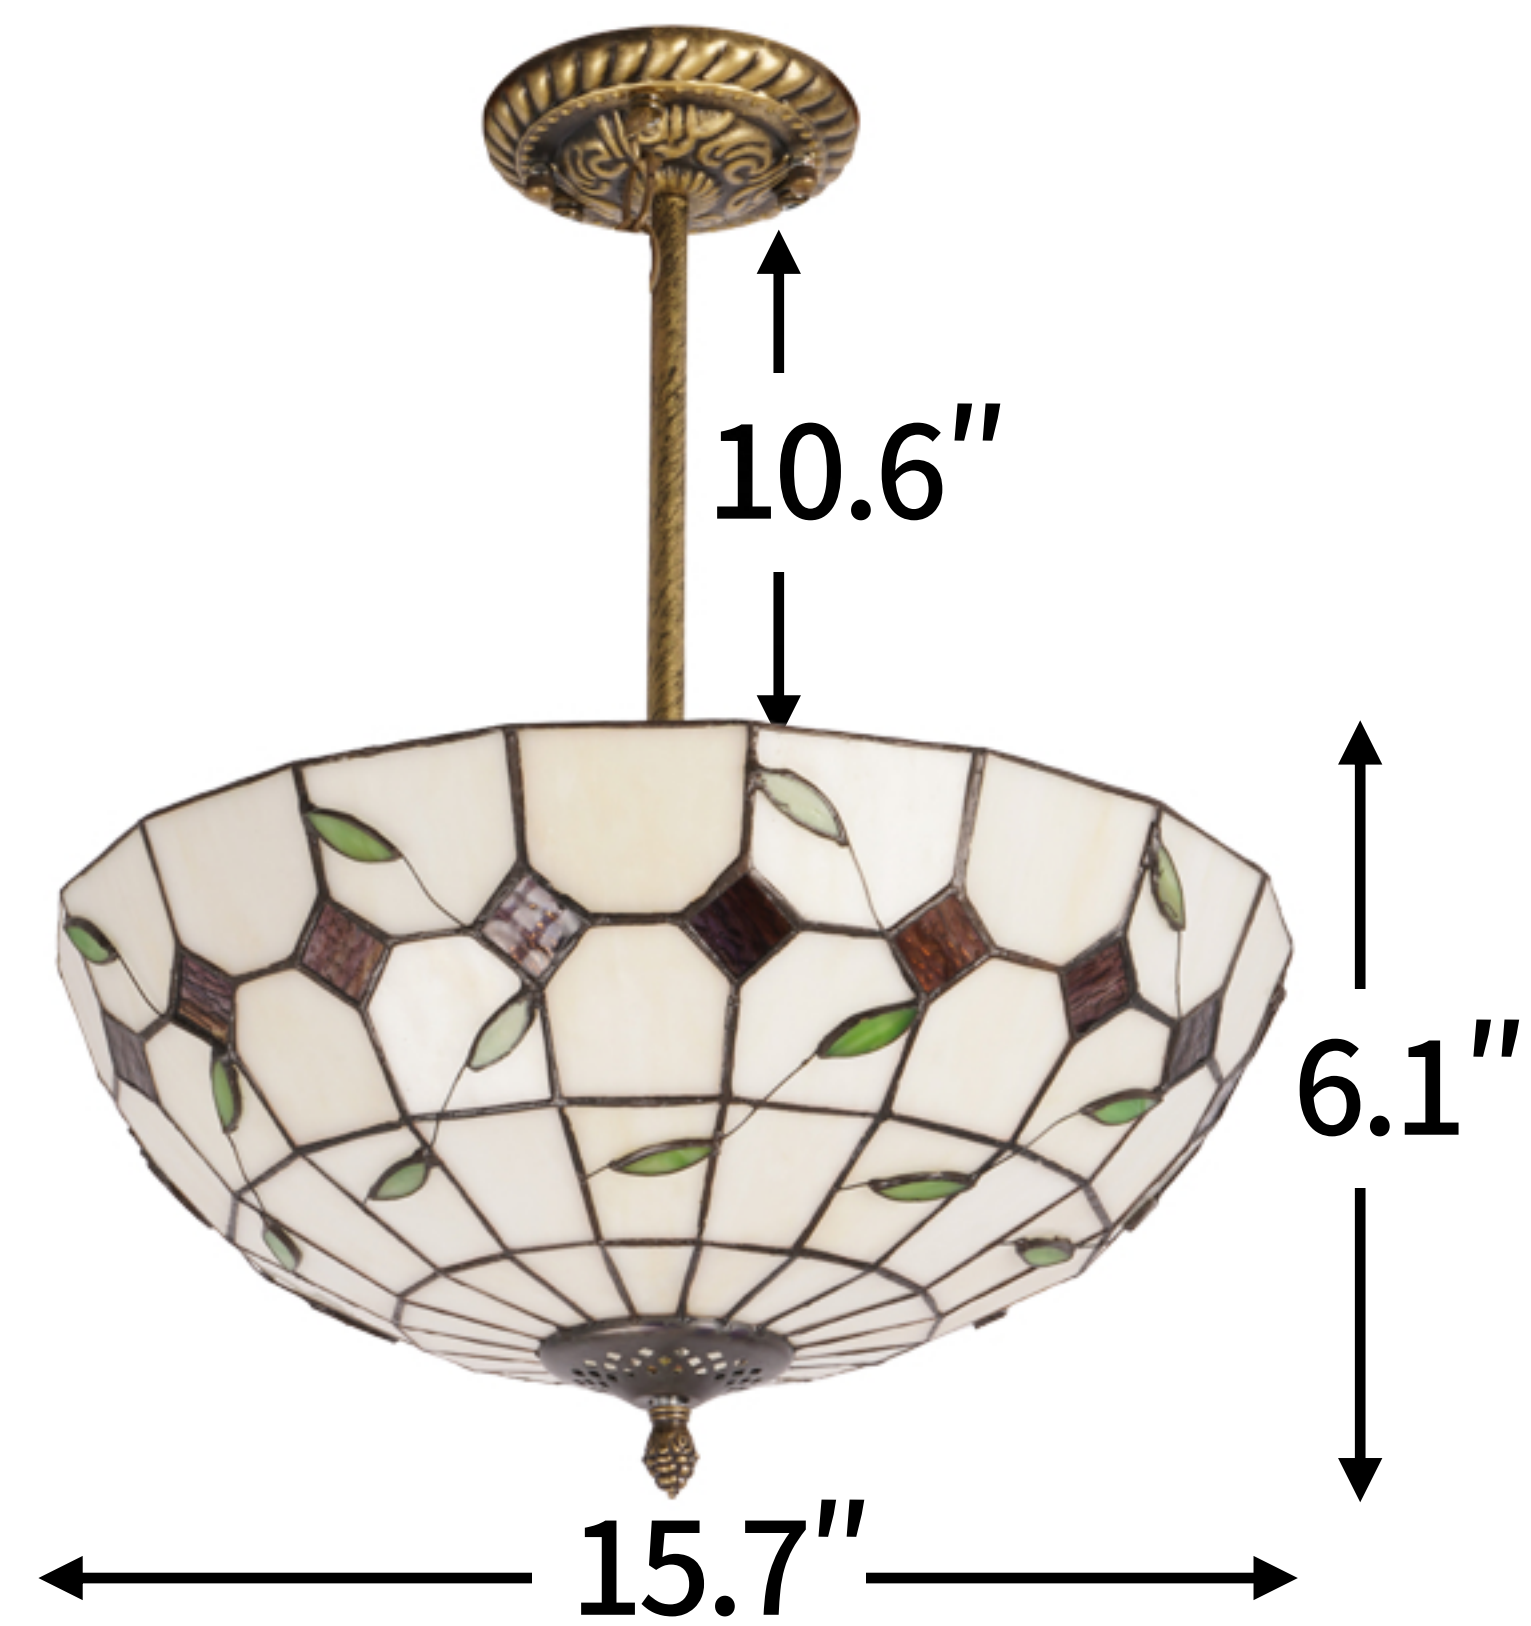

PRODUCT SIZE

E26*3

(Incl Warm Light Sources)

Color: Antique Bronze

Material: Iron + Glass

Control Method: Wall Control

Net Weight: 7.1 lbs