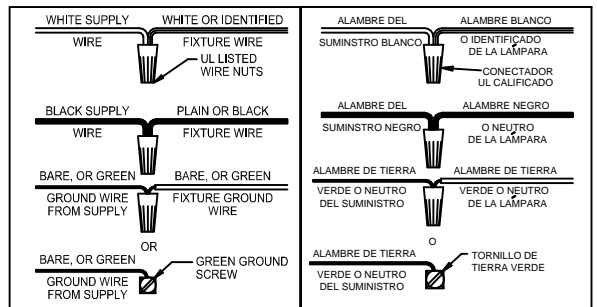

# Assembly & Installation Instructions

\*\*\*\*\*

**Warning:** California Residents Proposition 65 This product contains lead, a chemical known to the state of California to cause cancer and birth defects or other reproductive harm. Do not place the product in your mouth. Wash your hands after handling this product.  
**Caution:** It is highly recommended to get an electrician to install this light. Please make sure to turn the electricity off at the main circuit breaker before beginning installation. All glass is fragile. Use care when handling glass component(s) and/or lamp(s).

## Assembly Steps

1. I. K. J — L
2. E. D — A
3. G. H — B
4. F. I — C
5. N — M

Parts included		
Code	Part Description	QTY
A	Junction box	0
B	Wire nuts	3
C	Mounting screws	2
D	Mounting bracket	1
E	Studs	2
F	Ball nuts	2
G	Leading wires	0
H	Wires	2
I	Canopy	1
J	Locking buckle	1
K	Chain	1
L	Frame	1
M	Sockets	3
N	Lighting bulb	0