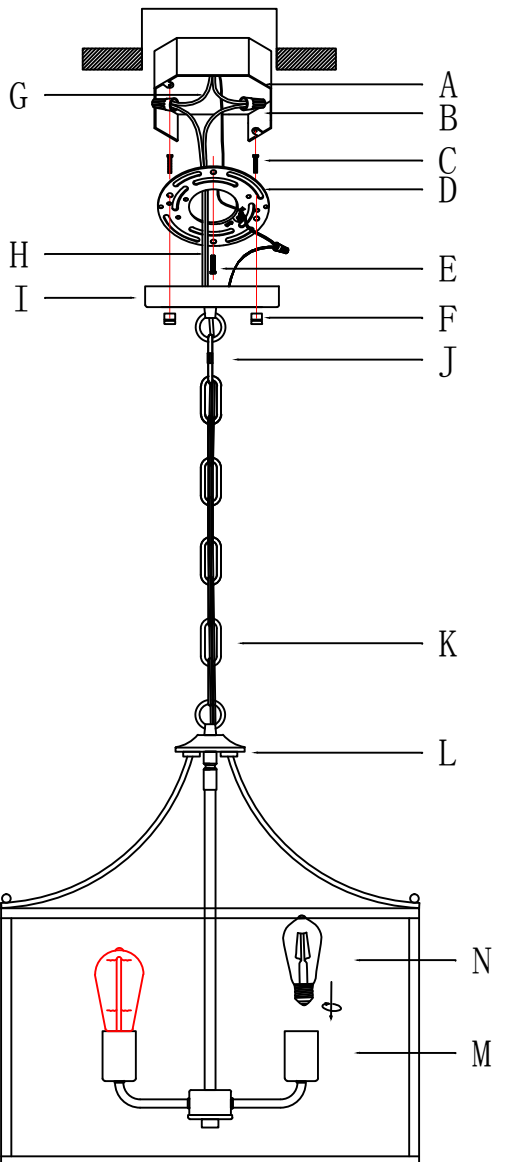

# Assembly & Installation Instructions

\*\*\*\*\*

**Warning:** California Residents Proposition 65 This product contains lead, a chemical known to the state of California to cause cancer and birth defects or other reproductive harm. Do not place the product in your mouth. Wash your hands after handling this product.  
**Caution:** It is highly recommended to get an electrician to install this light. Please make sure to turn the electricity off at the main circuit breaker before beginning installation. All glass is fragile. Use care when handling glass component(s) and/or lamp(s).

## Assembly Steps

1. I. K. J — L
2. E. D — A
3. G. H — B
4. F. I — C
5. N — M

Parts included		
Code	Part Description	QTY
A	Junction box	0
B	Wire nuts	3
C	Mounting screws	2
D	Mounting bracket	1
E	Studs	2
F	Ball nuts	2
G	Leading wires	0
H	Wires	2
I	Canopy	1
J	Locking buckle	1
K	Chain	1
L	Frame	1
M	Sockets	3
N	Lighting bulb	0