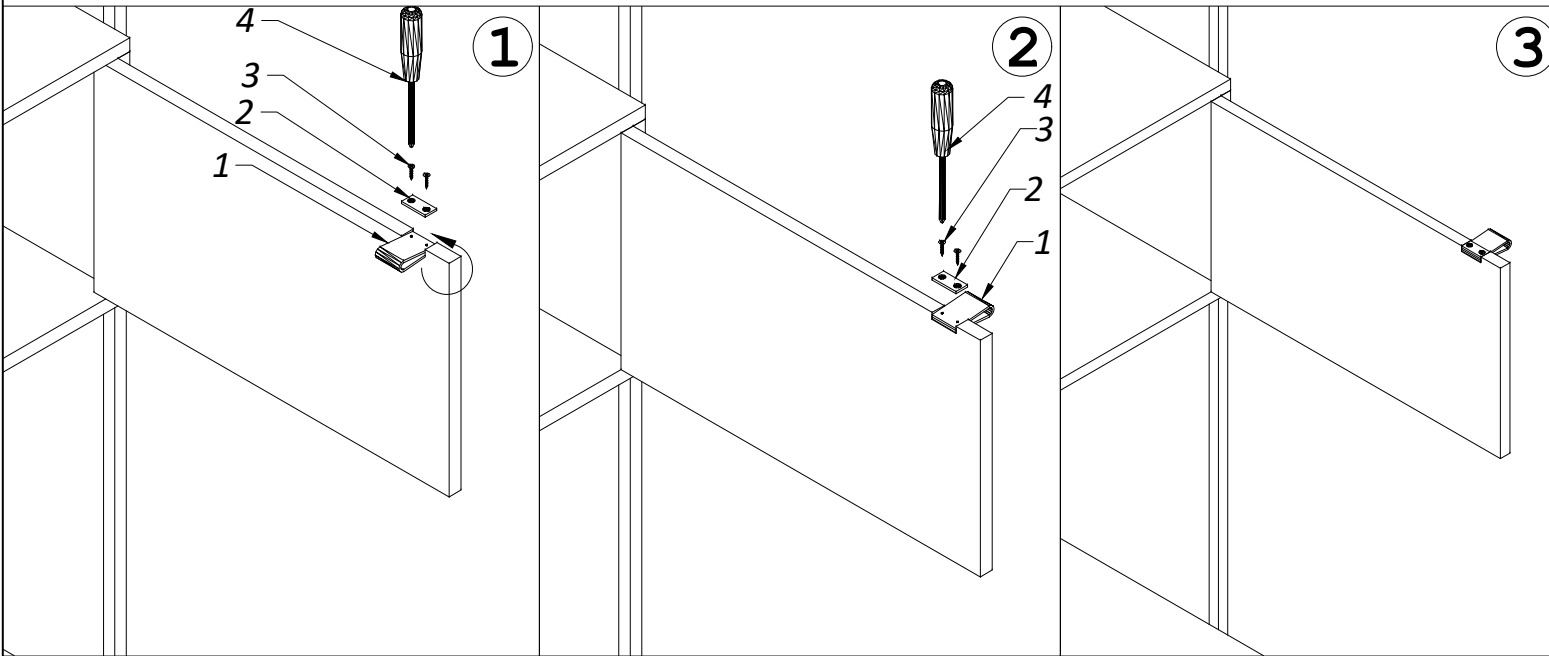

## DOOR PULL ASSEMBLY INSTRUCTIONS

## PARTS LIST

#	DESCRIPTION
1	LEATHER PULL
2	IRON PLATE
3	PHILLIPS SCREW 8x1
TOOL REQUIRED	
#	DESCRIPTION
4	PHILLIPS SCREW DRIVER NOT INCLUDED

**NOTE:**  
LEATHER PULL IS  
PRE ASSEMBLED

## DRAWER PULL ASSEMBLY INSTRUCTIONS