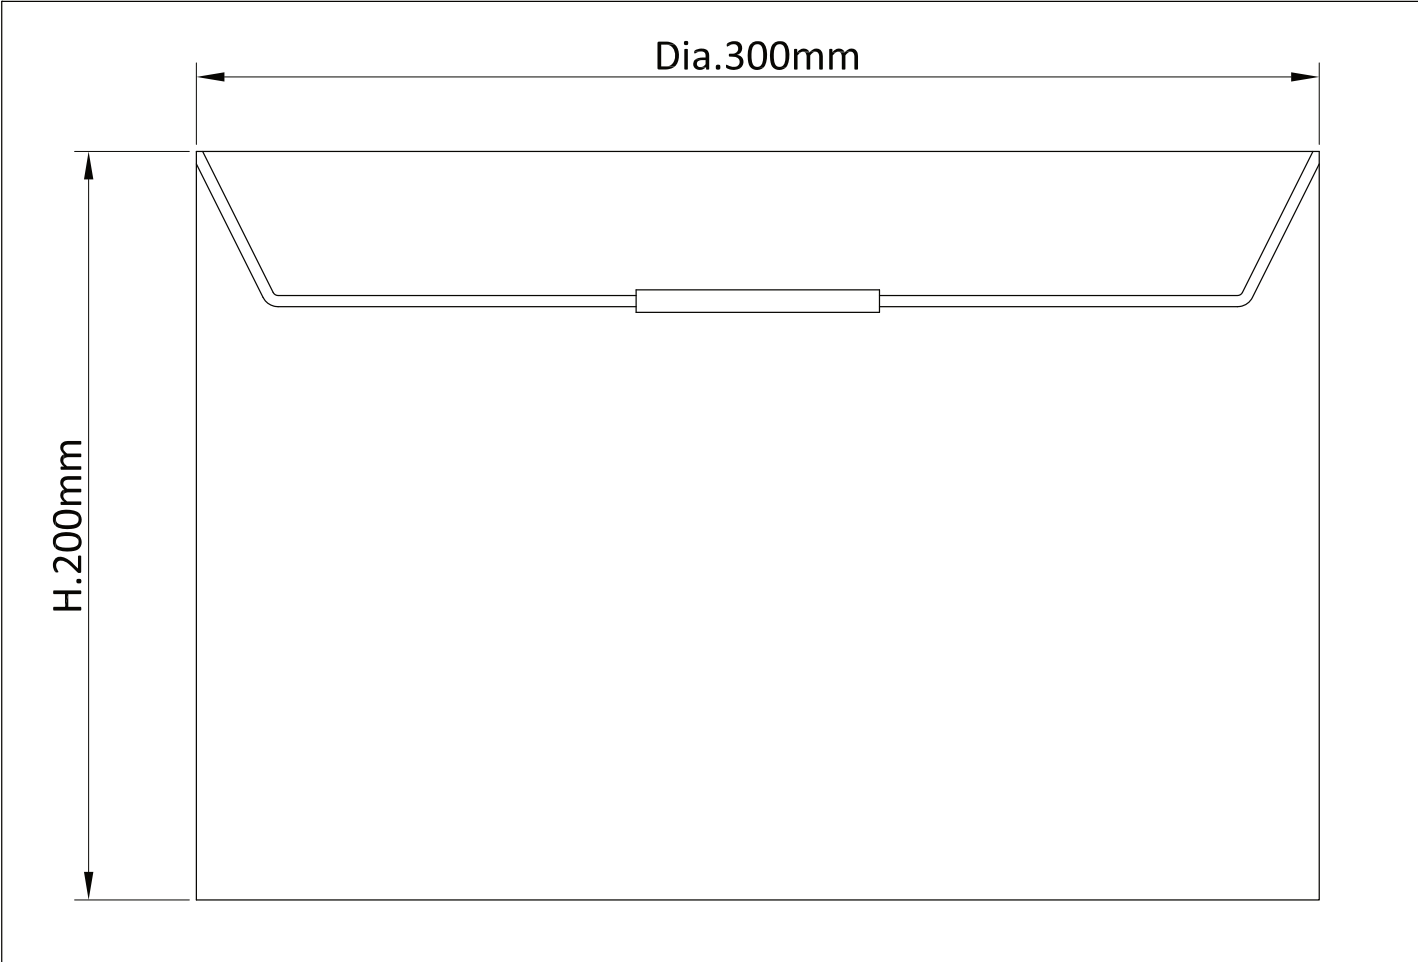

CERTIFICATION