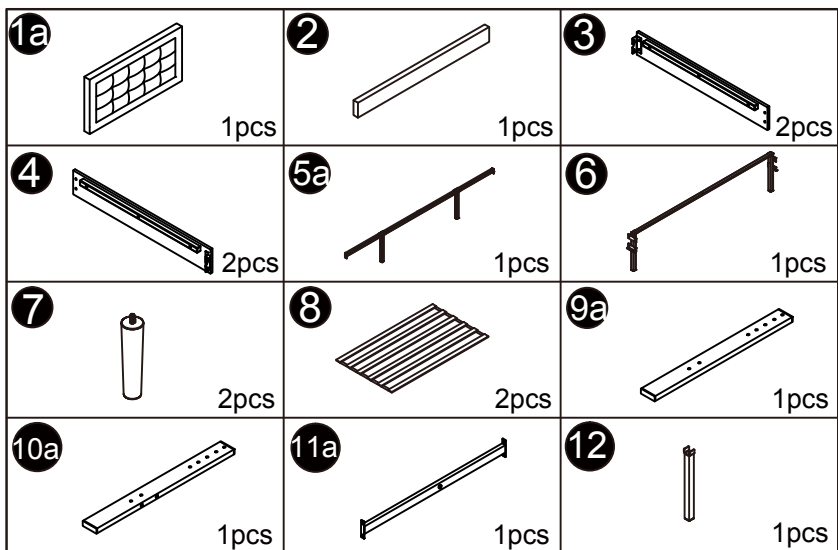

Bed Frame Installation Manual

Components

Screws & Tools

Check all the components & screws before assembly. Do not install in case part is missing, contact us to get. Send email with your question to us. We will resend within 24 hours.