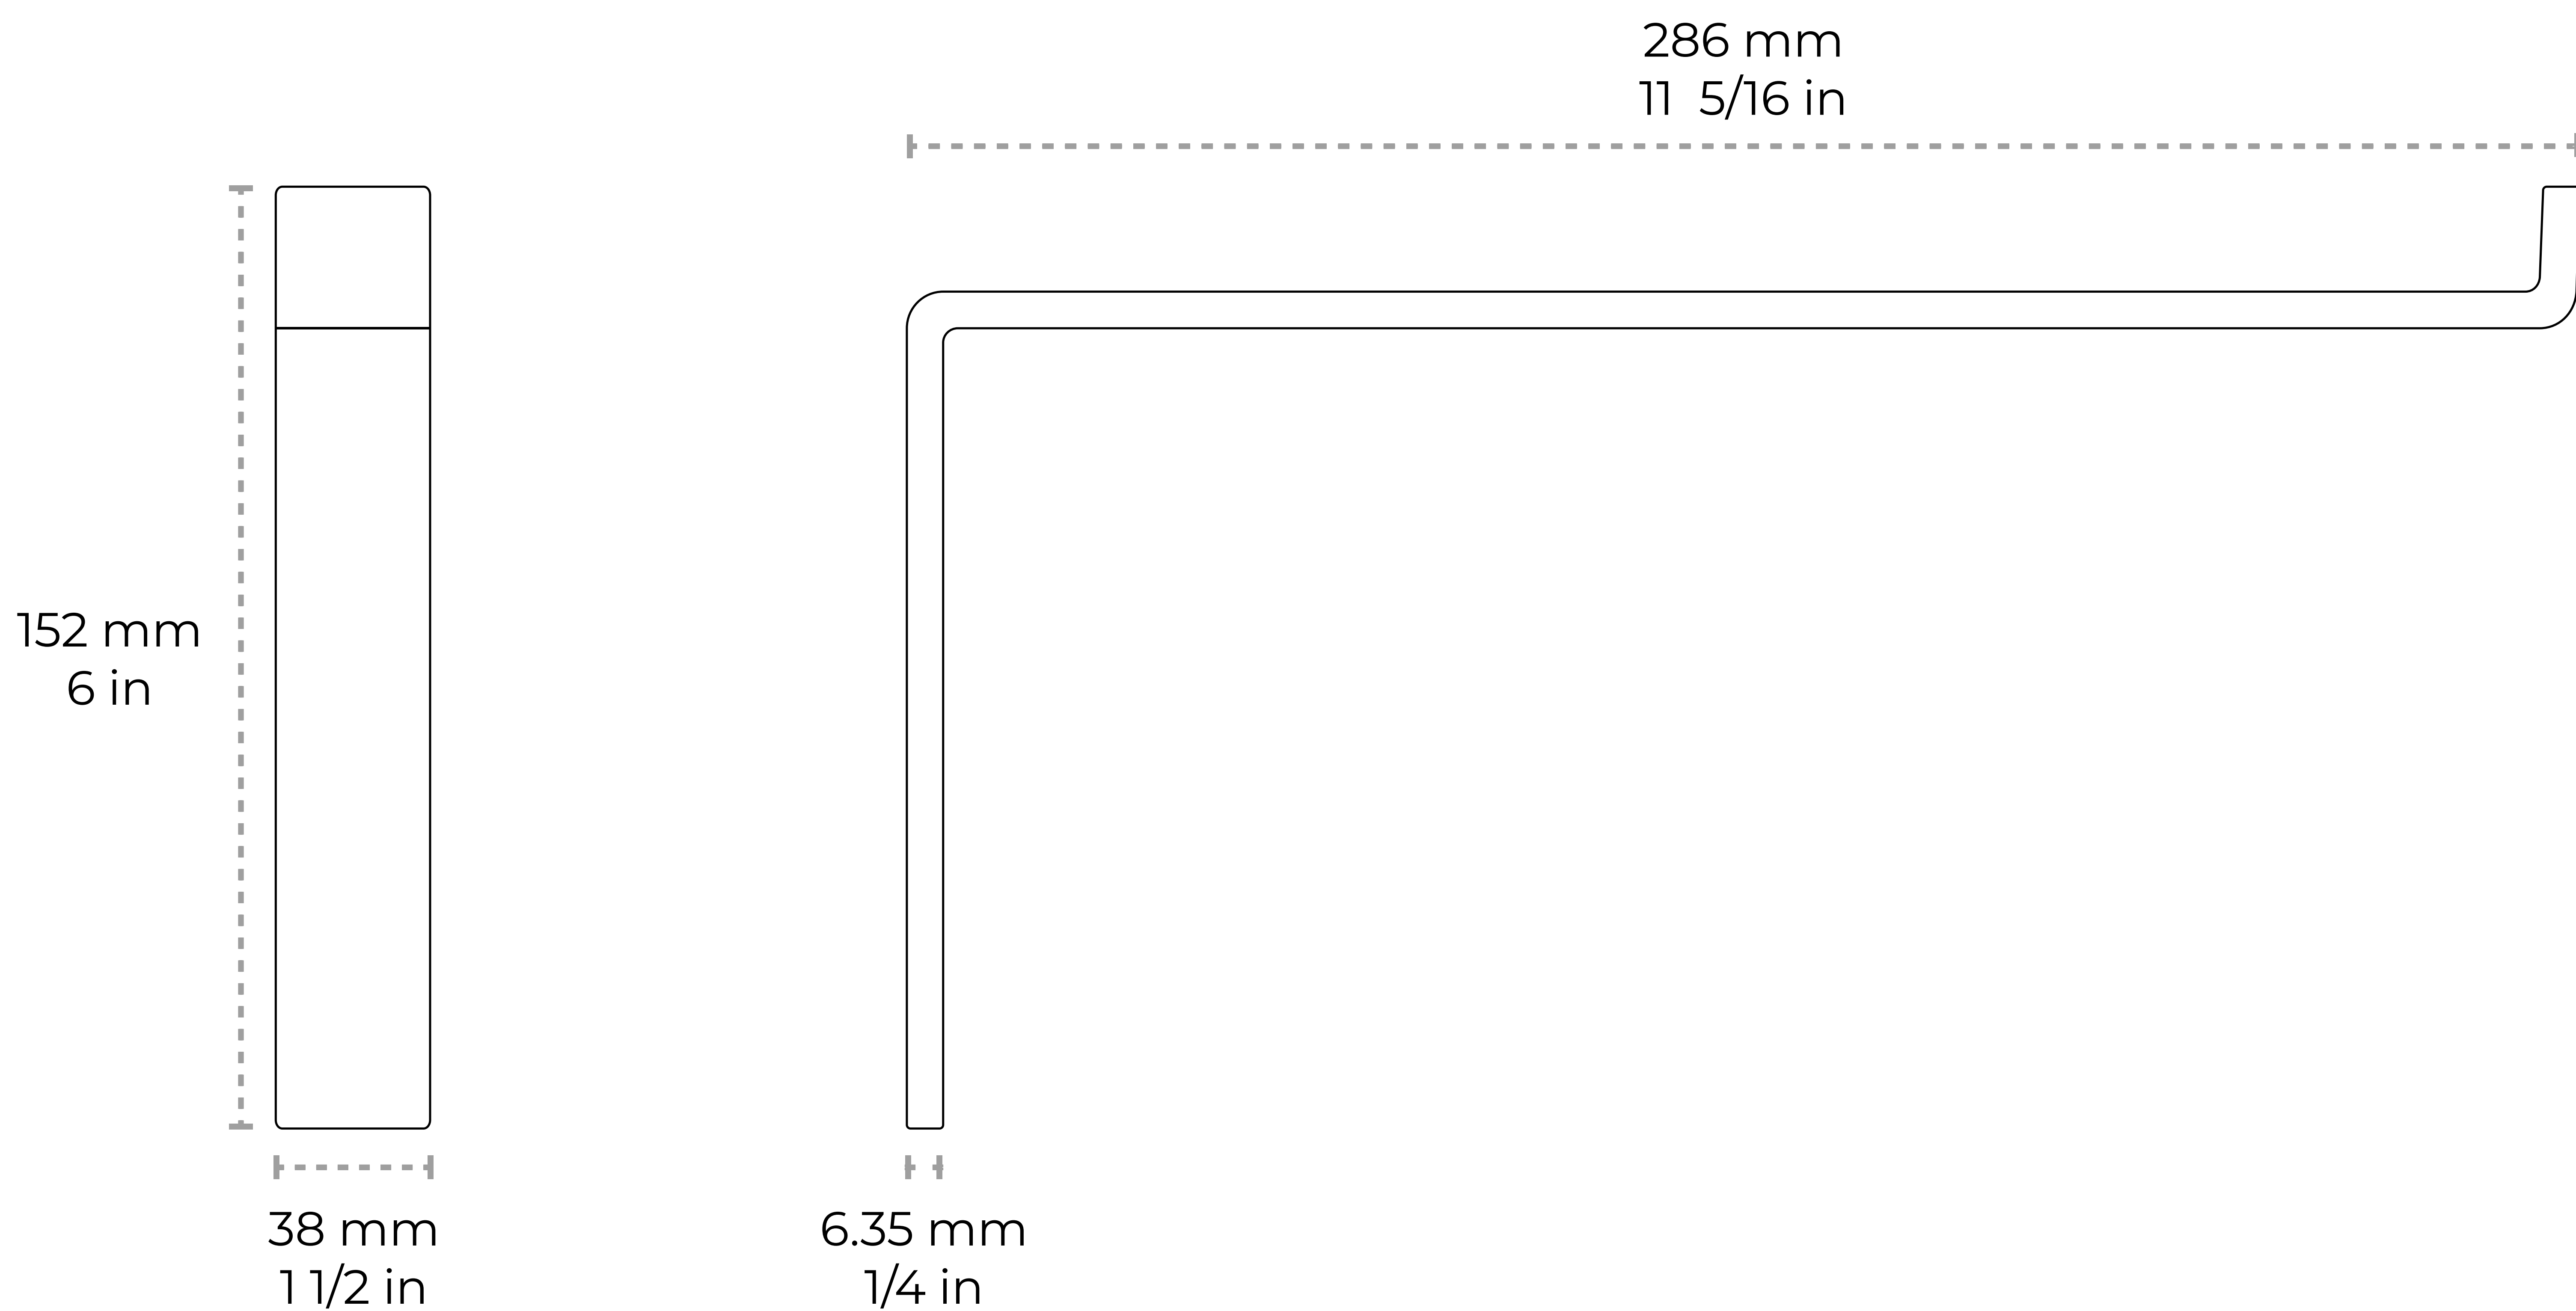

BK-IR810Z-285

[Z Bracket IR810Z] Iron Modern Floating Shelf Bracket

Material	Iron
Weight	1.94 lbs
Measurements	Length: 152 mm 6 in Width: 38 mm 1 1/2 in Projection: 286 mm 11 5/16 in Thickness: 6.35 mm 1/4 in