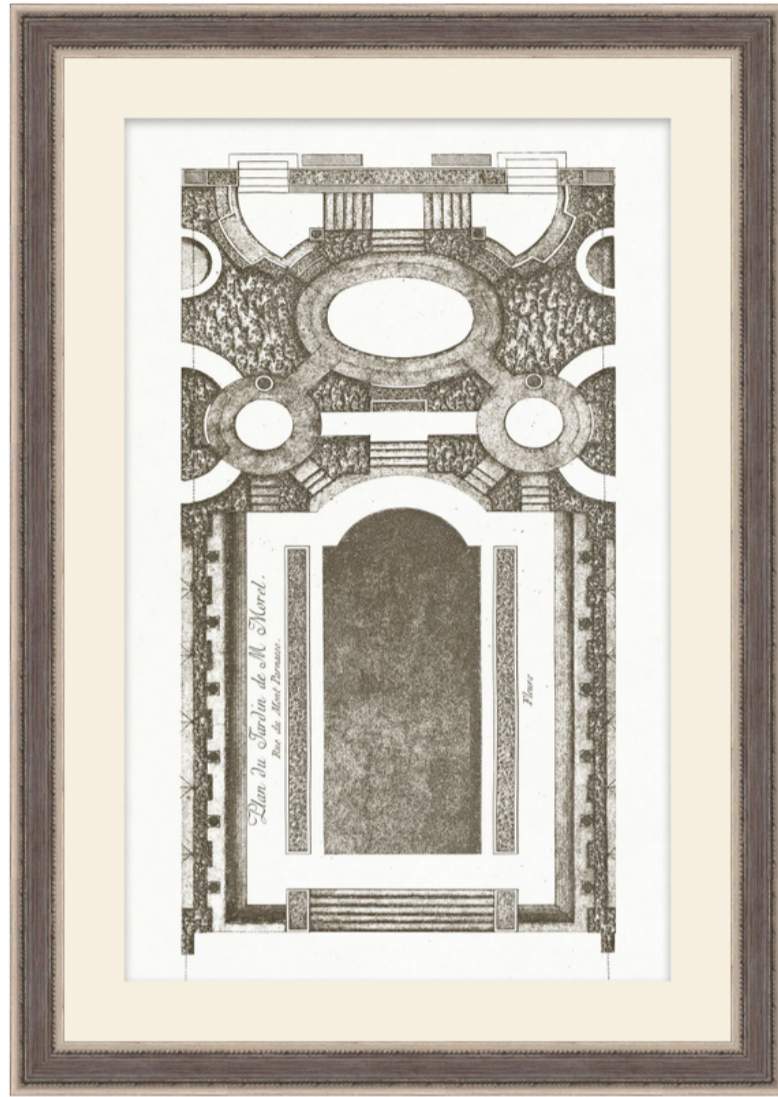

# THEODORE ALEXANDER

## A Garden Design 4

D3085S61681-5156

Wood Frame

Textured Paper - Single Matboard

M5 - White Smooth + White Core Width:1.5"

F344 - Silver Leaf Cap Frame - Width: 1.125

W 24¼ x D 1¼ x H 35¼ inches

Material(s):

Collection: Art by TA

Style: Modern / Formal Modern

Type: Décor / Wall Art