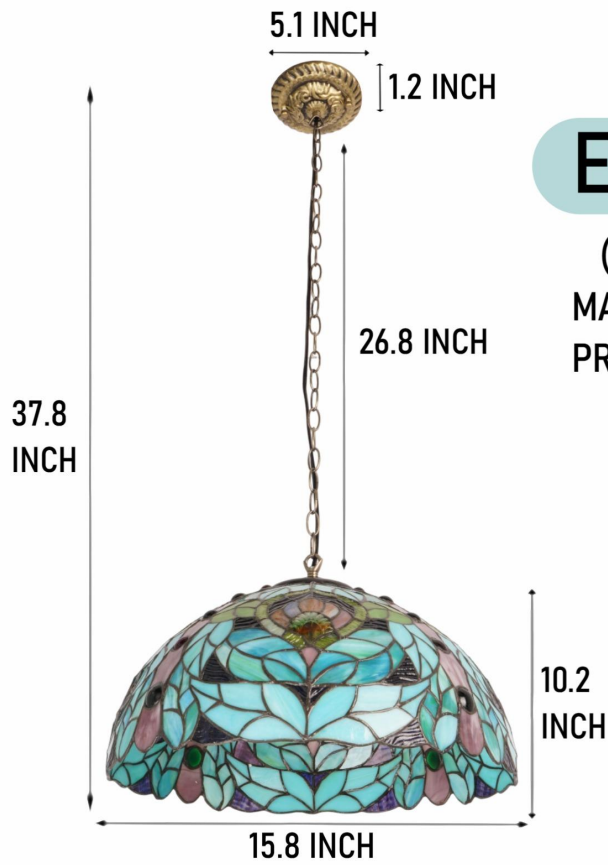

PRODUCT DIMENSION

E26 BASE X1

(BULB NOT INCLUDED)
MAX 40W PER BULB, 110V
PRODUCT WEIGHT: 8.49 LB