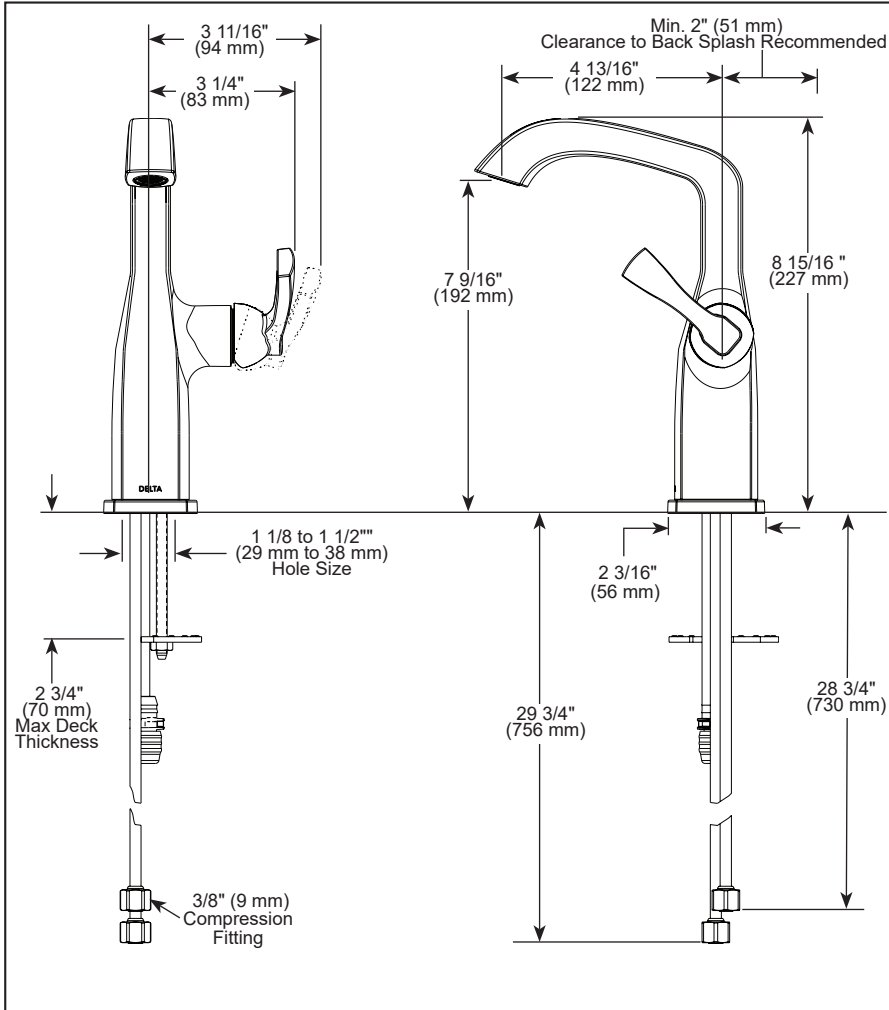

see what Delta can do™

BATHROOM FAUCET

- Stryke® Bath Collection
- Single Handle Deck Mount
Mid-Height Riser

FEATURES:

- Lumicoat® Finish (-PR models only)
- Lumicoat® Finishes easily wipe clean without cleaners and chemicals on the products most commonly touched areas.

STANDARD SPECIFICATIONS:

- Max flow rate 1.2 gpm @ 60 psi, 4.5 L/min @ 414 kPa
- One hole mount
- Solid metal construction
- Diamond coated ceramic cartridge
- 1/4" O.D. straight, staggered PEX supply tubes
- Optional red/blue indicator ring provided with model
- Drain sold separately

▲ Designate Proper Finish Suffix

COMPLIES WITH:

- ASME A112.18.1 / CSA B125.1
- Indicates compliance to ICC/ANSI A117.1
- EPA WaterSense®

Delta reserves the right (1) to make changes in specifications and materials, and (2) to change or discontinue models, both without notice or obligation. Dimensions are for reference only. See current full-line price book or www.deltafaucet.com for finish options and product availability.

DSP-L-676-DST Rev. B

Delta Faucet Company

55 E. 111th Street, Carmel, IN 46280
350 South Edgeware Road, St. Thomas, ON N5P 4L1
© 2023 Delta Faucet Company