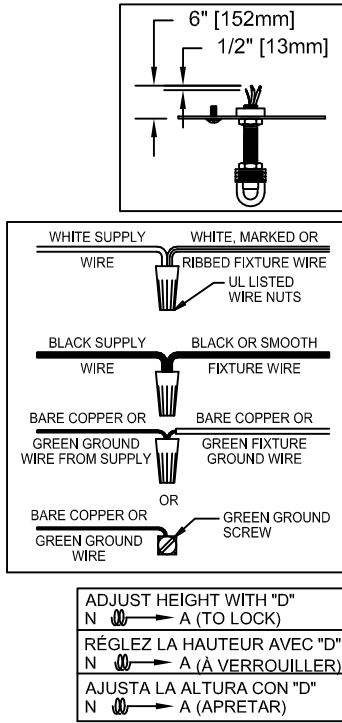

Assembly & Installation Instructions

CAUTION: Read instructions carefully and turn electricity off at main circuit breaker panel before beginning installation.

WARNING - If any Special Control Devices are used with this Fixture, Follow the Instructions Carefully to assure full compliance with N.E.C. requirements. If there are any questions, contact a Qualified Electrical Contractor.
WARNING - This product contains chemicals known to the State of California to cause cancer, birth defects and /or other reproductive harm. Thoroughly wash hands after installing, handling, cleaning, or otherwise touching this product.
CAUTION - All glass is fragile, use care when handling Glass component(s) and or Lamp(s).

CANOPY MOUNTING & WIRE CONNECTION ASSEMBLY STEPS:

1. D,E → A
2. B,A → C
3. N,P,H → D
4. P → H (TO LOCK) (À VERROUILLER) (APRETAR)
5. F → M
6. L → M
7. J,K → L
8. L → H
9. F → L,K,J,H,D
10. F → G
11. J,K → H

FIXTURE ASSEMBLY STEPS:

1. R → Q

B, C, G & R
 (NOT FURNISHED)
 (NON FOURNIE)
 (NO INCLUIDA)

Instructions d'Assemblage et Installation

MISE EN GARDE: Lire les instructions avec soin et couper le courant au disjoncteur central avant de commencer l'installation.