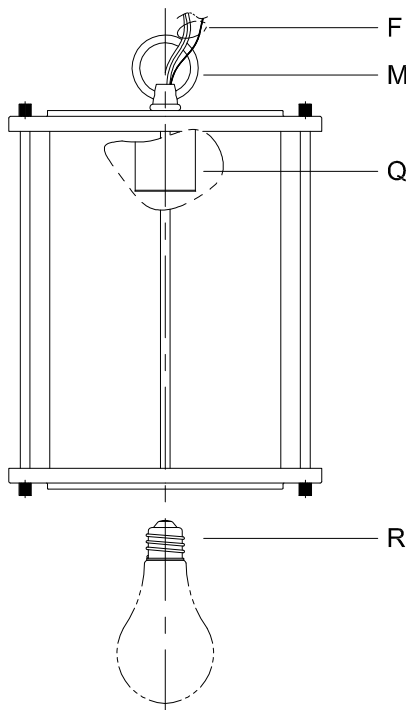

Assembly & Installation Instructions

CAUTION: Read instructions carefully and turn electricity off at main circuit breaker panel before beginning installation.

WARNING - If any Special Control Devices are used with this Fixture, Follow the Instructions Carefully to assure full compliance with N.E.C. requirements. If there are any questions, contact a Qualified Electrical Contractor.
WARNING - This product contains chemicals known to the State of California to cause cancer, birth defects and /or other reproductive harm. Thoroughly wash hands after installing, handling, cleaning, or otherwise touching this product.
CAUTION - All glass is fragile, use care when handling Glass component(s) and or Lamp(s).

CANOPY MOUNTING & WIRE CONNECTION ASSEMBLY STEPS:

1. D,E → A
2. B,A → C
3. N,P,H → D
4. P → H (TO LOCK) (À VERROUILLER) (APRETAR)
5. F → M
6. L → M
7. J,K → L
8. L → H
9. F → L,K,J,H,D
10. F → G
11. J,K → H

FIXTURE ASSEMBLY STEPS:

1. R → Q

B, C, G & R
 (NOT FURNISHED)
 (NON FOURNIE)
 (NO INCLUIDA)

Instructions d'Assemblage et Installation

MISE EN GARDE: Lire les instructions avec soin et couper le courant au disjoncteur central avant de commencer l'installation.