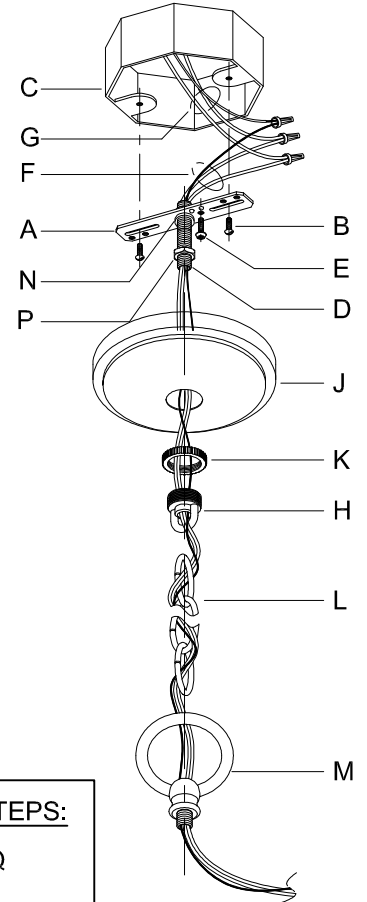

Assembly & Installation Instructions

CAUTION: Read instructions carefully and turn electricity off at main circuit breaker panel before beginning installation.

WARNING - If any Special Control Devices are used with this Fixture, Follow the Instructions Carefully to assure full compliance with N.E.C. requirements. If there are any questions, contact a Qualified Electrical Contractor.
WARNING - This product contains chemicals known to the State of California to cause cancer, birth defects and /or other reproductive harm. Thoroughly wash hands after installing, handling, cleaning, or otherwise touching this product.
CAUTION - All glass is fragile, use care when handling Glass component(s) and or Lamp(s).

CANOPY MOUNTING & WIRE CONNECTION ASSEMBLY STEPS:

1. D,E → A
2. B,A → C
3. N,P,H → D
4. P → H (TO LOCK) (À VERROUILLER) (APRETAR)
5. F → M
6. L → M
7. J,K → L
8. L → H
9. F → L,K,J,H,D
10. F → G
11. J,K → H

FIXTURE ASSEMBLY STEPS:

1. R → Q

B, C, G & R
 (NOT FURNISHED)
 (NON FOURNIE)
 (NO INCLUIDA)

Instructions d'Assemblage et Installation

MISE EN GARDE: Lire les instructions avec soin et couper le courant au disjoncteur central avant de commencer l'installation.