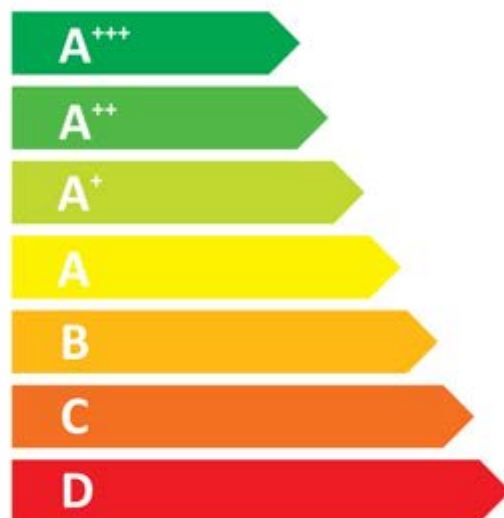

ENERGY

HOMCOM

823-025V70

EER

2
kW

2.6
EER

65 dB

1
kWh/60min