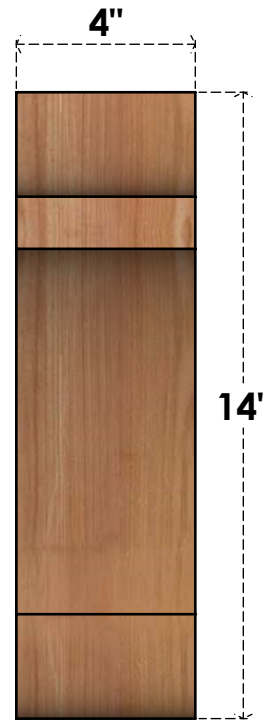

BRC04X10X14OLY00RWR

4"W X 10"D X 14"H OLYMPIC ROUGH SAWN BRACE, WESTERN RED CEDAR

SIDE

FRONT

EKENA MILLWORK
 2300 WEST MAIN ST.
 CLARKSVILLE, TX 75426
 TOLL FREE: 866-607-0453
 WWW.EKENAMILLWORK.COM

NOTES

1. INSTALLATION TO BE COMPLETED IN ACCORDANCE WITH MANUFACTURER'S SPECIFICATIONS.
2. DRAWING MAY NOT BE TO SCALE
3. THIS DRAWING IS INTENDED FOR DESIGN AND PLANNING PURPOSES ONLY.
4. ALL INFORMATION CONTAINED HEREIN WAS CURRENT AT THE TIME OF DEVELOPMENT BUT MUST BE REVIEWED AND APPROVED BY THE PRODUCT MANUFACTURER TO BE CONSIDERED ACCURATE.
5. PRODUCTS ARE NOT KILN DRIED. THIS ITEM IS UNIQUE AND WILL CONTAIN THE NATURAL VARIATIONS THAT THE WOOD SPECIES OFFERS. THIS MAY RESULT IN VARIATIONS UP TO 1/4"