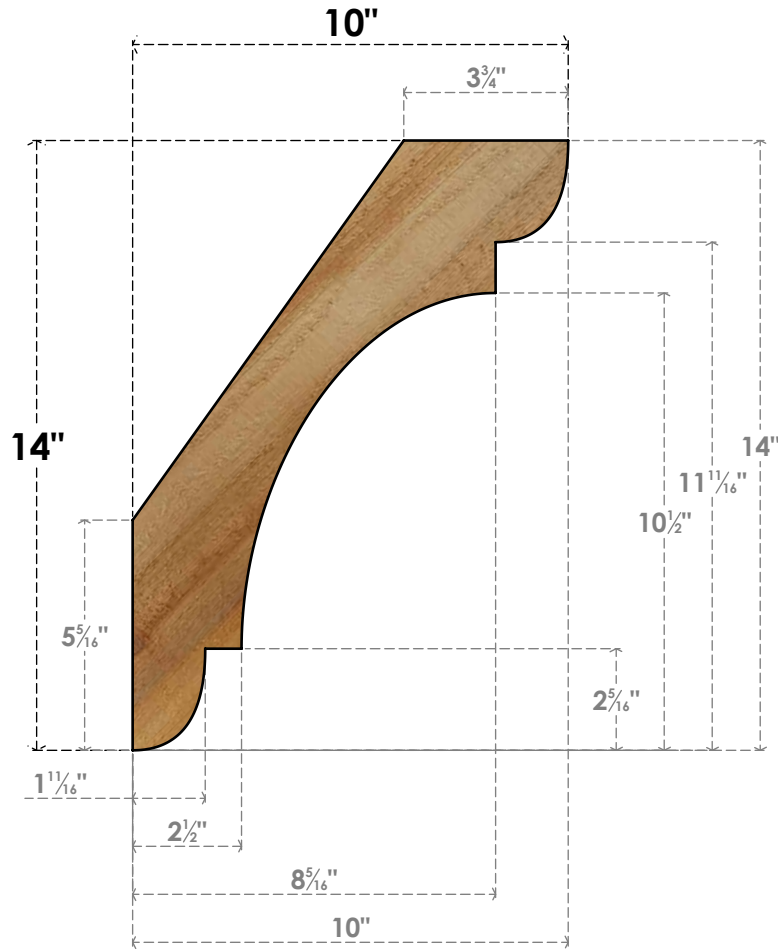

BRC04X10X14OLY00RWR

4"W X 10"D X 14"H OLYMPIC ROUGH SAWN BRACE, WESTERN RED CEDAR

SIDE

FRONT

EKENA MILLWORK
 2300 WEST MAIN ST.
 CLARKSVILLE, TX 75426
 TOLL FREE: 866-607-0453
 WWW.EKENAMILLWORK.COM

NOTES

1. INSTALLATION TO BE COMPLETED IN ACCORDANCE WITH MANUFACTURER'S SPECIFICATIONS.
2. DRAWING MAY NOT BE TO SCALE
3. THIS DRAWING IS INTENDED FOR DESIGN AND PLANNING PURPOSES ONLY.
4. ALL INFORMATION CONTAINED HEREIN WAS CURRENT AT THE TIME OF DEVELOPMENT BUT MUST BE REVIEWED AND APPROVED BY THE PRODUCT MANUFACTURER TO BE CONSIDERED ACCURATE.
5. PRODUCTS ARE NOT KILN DRIED. THIS ITEM IS UNIQUE AND WILL CONTAIN THE NATURAL VARIATIONS THAT THE WOOD SPECIES OFFERS. THIS MAY RESULT IN VARIATIONS UP TO 1/4"