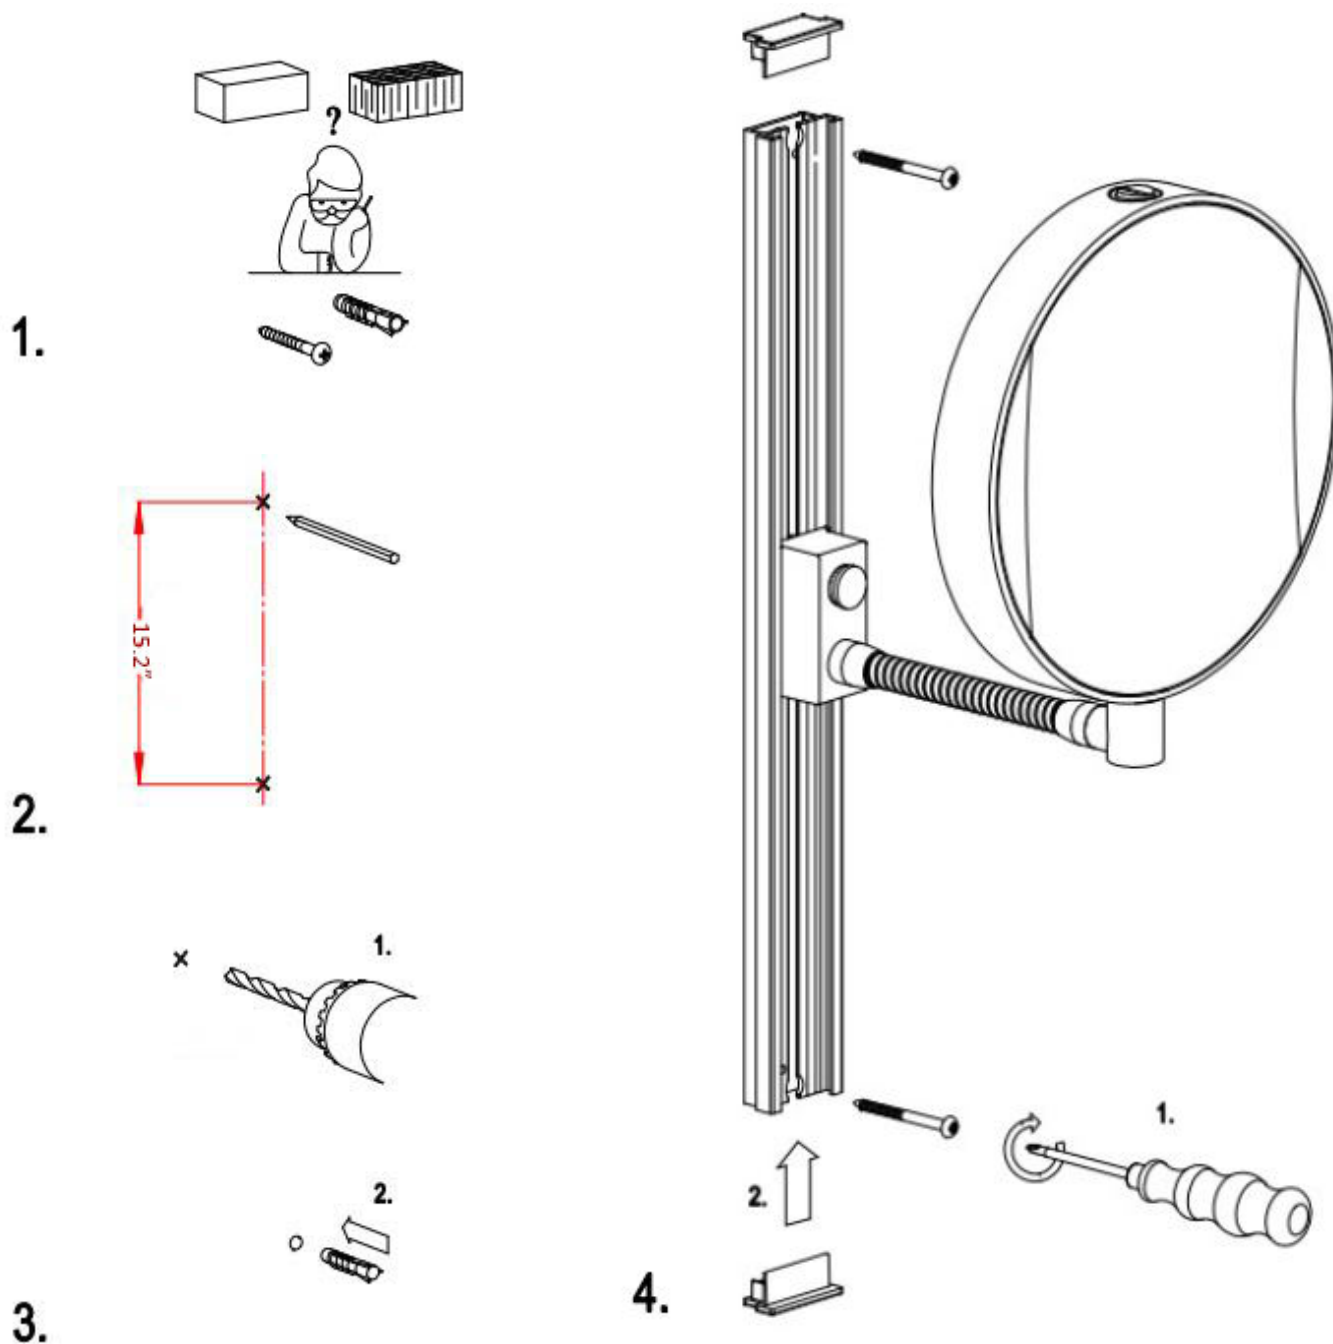

Mounting Installation Instructions

CAUTION:

The universal fastening accessories supplied with the product are not suitable for all substrates. Please only use screws and plugs that are suitable for the substrate concerned. Therefore, before using the accessories, please carry out a thorough check to ensure that the fastening accessories supplied with the product are suitable for the intended substrate.

Collection
Installation
Instructions

Model |
Imago 1095.001.15

Dimensions Metric
1 inch = 2.54 cm
1 inch = 25.4 mm

WS[®]
BATH
COLLECTIONS

1051 Lea Drive - Collegeville, PA 19426
Tel. 215 513 9400 - Fax 610 831 0215
www.wsbathcollections.com - info@wsbathcollections.com