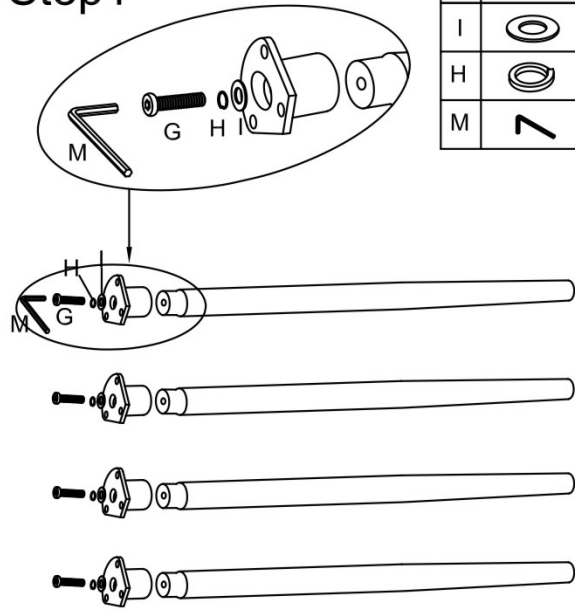

# PEA-1WH-MKD-4L-LQ

Attention: Please Tear The Table Top Cover Off Until Finish The Full Assemble Step To Avoid Scratching.

Maintenance: Use the Wet Cloth To Make It Clear IF Dirty.

Ax2 	Bx4 	Cx4 	Dx2 	Mx1 	Nx1 		
Ex1 	Fx4 	Gx4 	Hx4 	SPARE(Ersatzteile)			
Ix4 	Jx12 	Kx12 	Lx24 	Fx1 	Gx1 	Hx1 	Ix1 
				Jx 	Kx1 	Lx1 	

## Step1

G		4
I		4
H		4
M		1

## Step3

K		12
L		12
N		1