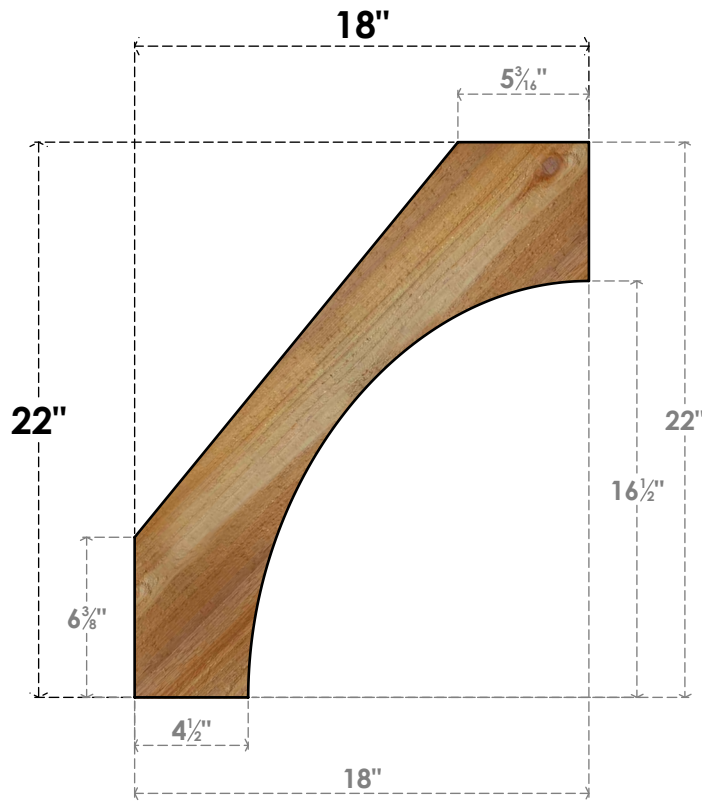

BRC06X18X22WTLOORWR

6"W X 18"D X 22"H WESTLAKE ROUGH SAWN BRACE, WESTERN RED CEDAR

SIDE

FRONT

EKENA MILLWORK
 2300 WEST MAIN ST.
 CLARKSVILLE, TX 75426
 TOLL FREE: 866-607-0453
 WWW.EKENAMILLWORK.COM

NOTES