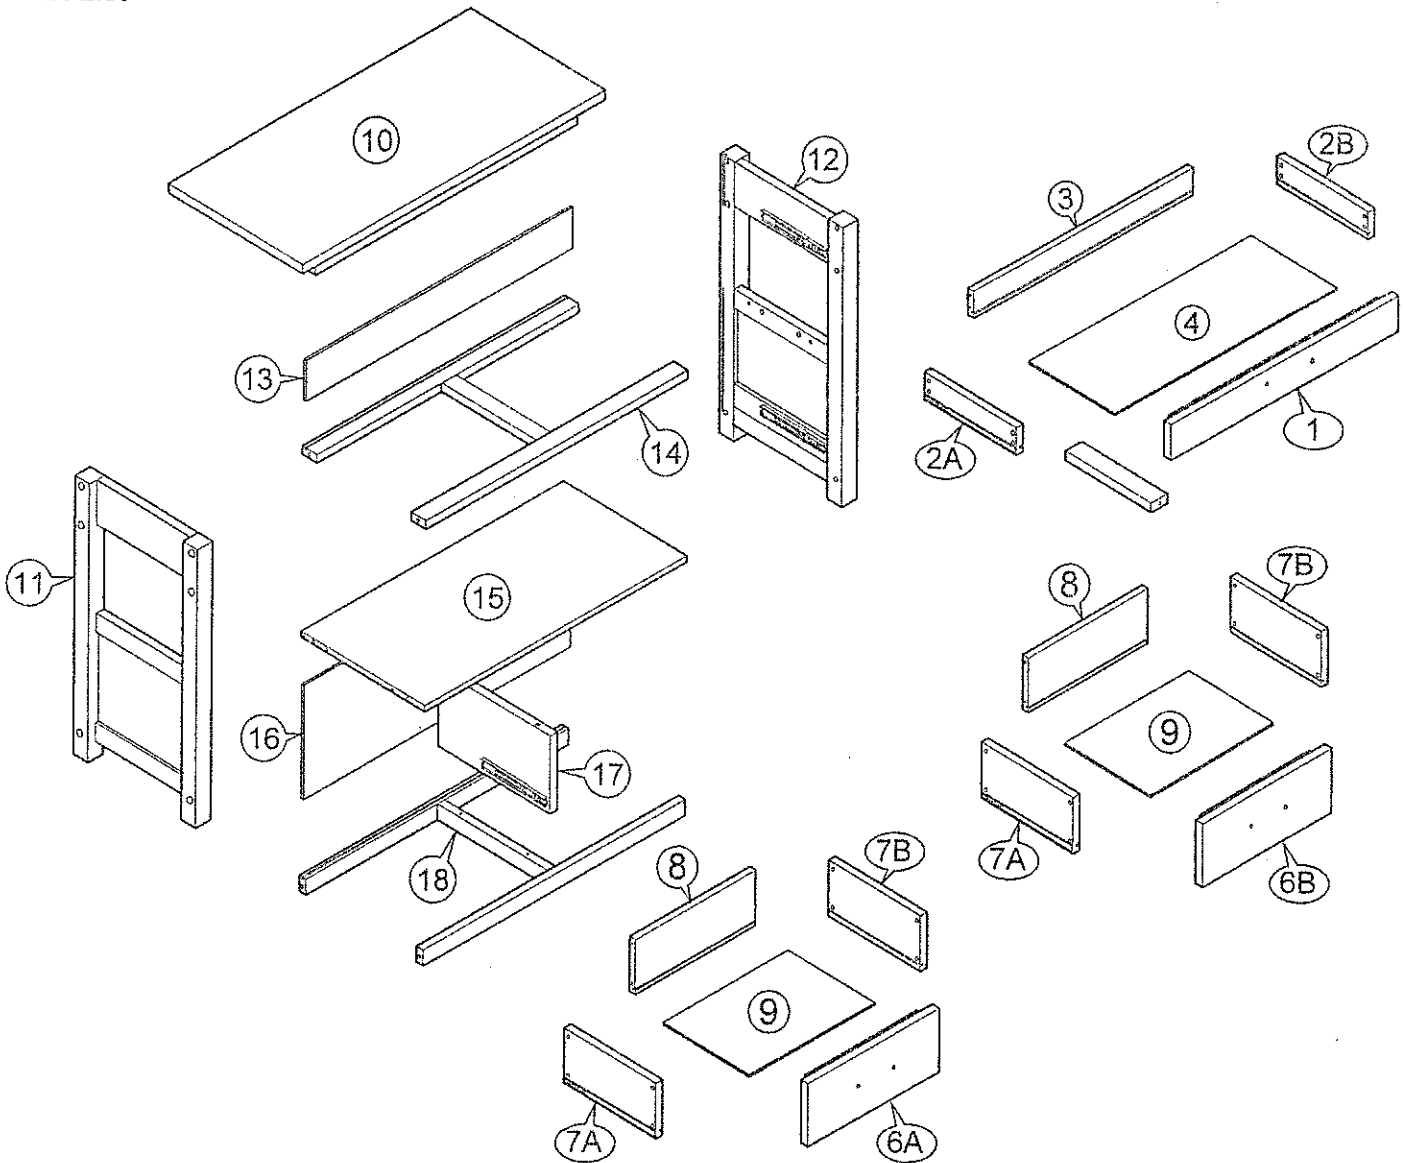

ASSEMBLY INSTRUCTIONS

Kitchen Cart

Not Provided

2 Persons

Part List

Hardware List

A	 M6 x80mm = 12	E	 = 3	I	 = 2	K	 14.5Ø = 12
B	 M6 x13mm = 12	F	 20mm = 6	J	 = 2	L	 M8 x30mm = 6
C	 = 1	G	 9mm = 8				
D	 #8 x 1 1/4" = 26	H	 24mm = 8				