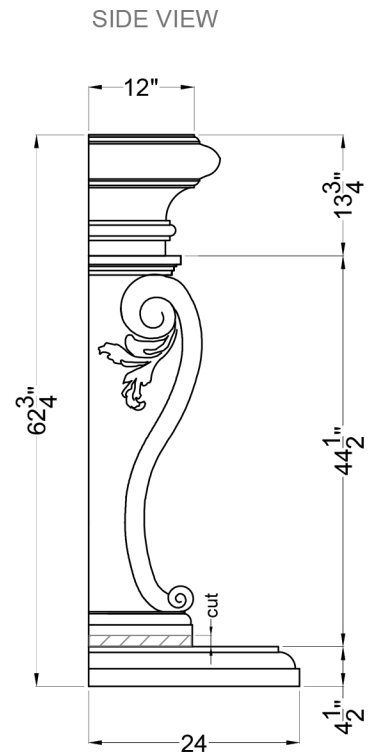

Ania
Fireplace Surround

Legend

- | | | |
|--------|--|-------------------------------|
| FS-150 | | -Adjustable part (cut to fit) |
| FH-12 | | |