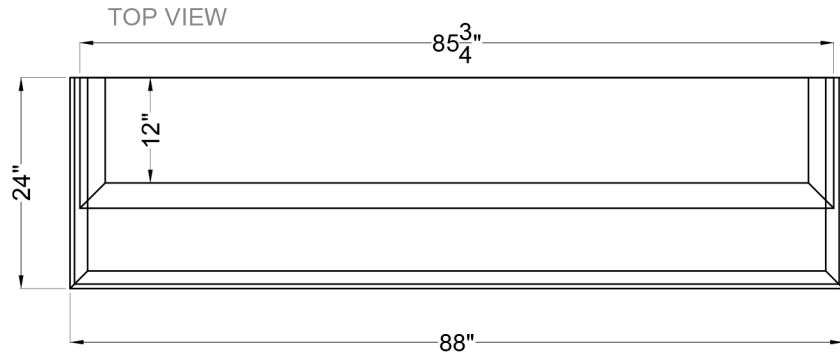

Ania
Fireplace Surround

Legend

- | | | |
|--------|--|-------------------------------|
| FS-150 | | -Adjustable part (cut to fit) |
| FH-12 | | |