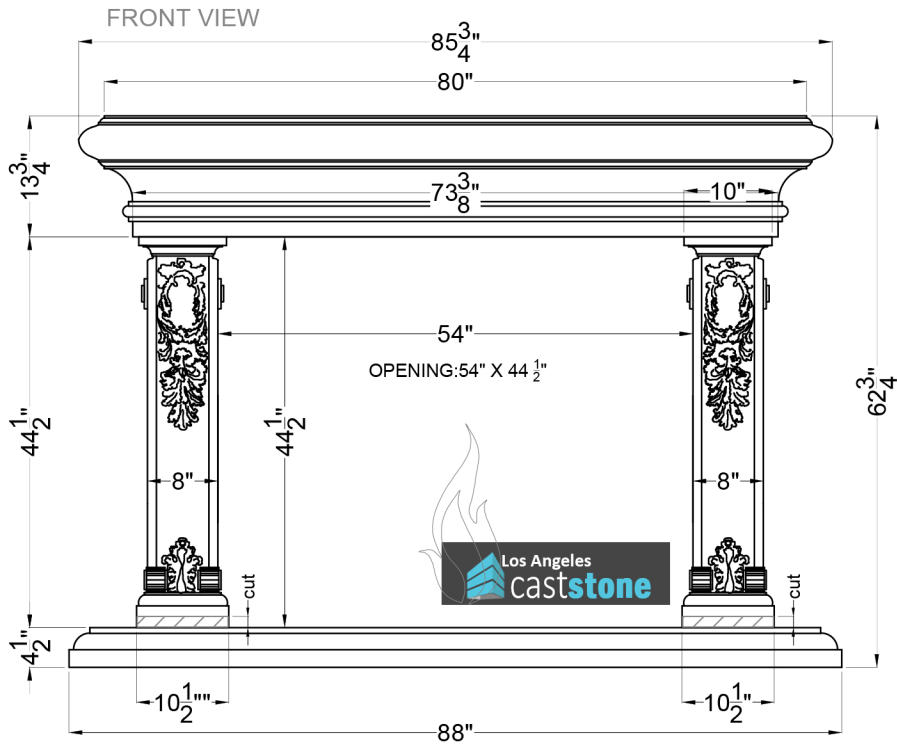

Ania
Fireplace Surround

Legend

- | | | |
|--------|--|-------------------------------|
| FS-150 | | -Adjustable part (cut to fit) |
| FH-12 | | |