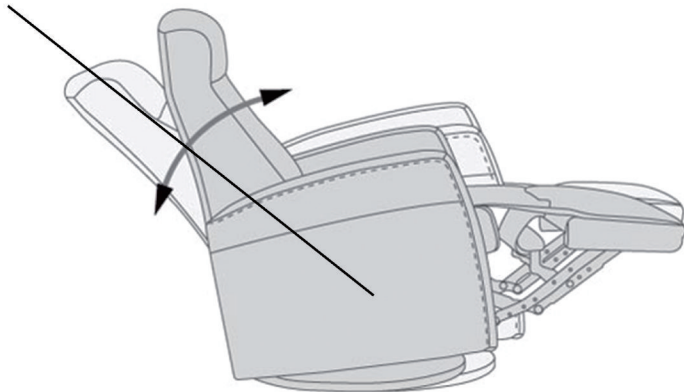

Reclined Max 145°

Distance from wall for full recline 61.8"

*Rotate Chair 90° to fit through the door before attaching backrest