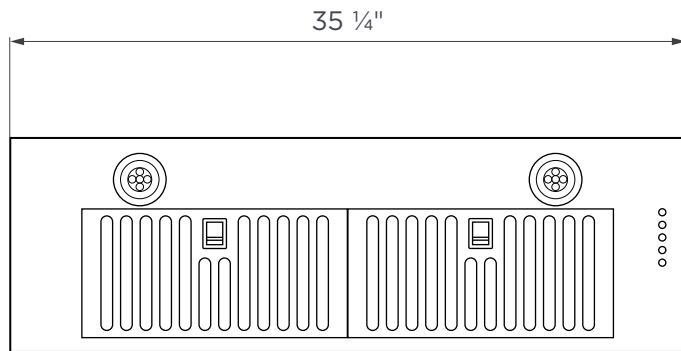

## TECHNICAL DRAWING

TOP

BOTTOM

SIDE

NOTE: All dimensions in Inches unless otherwise specified. Dimensions in this detailed drawing may vary by  $\pm 1/16"$  (2mm). For detailed installation steps, refer to the user manual. Complete installation instructions and specifications can be found at [hauslane.com](http://hauslane.com).