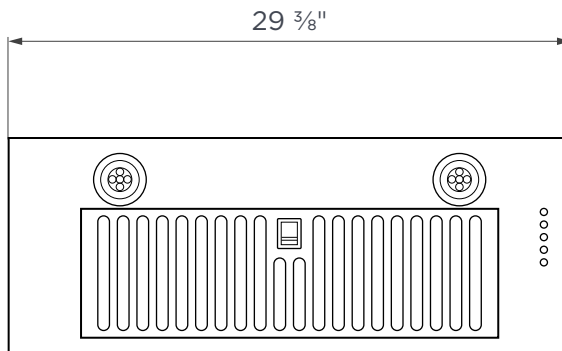

30"

## TECHNICAL DRAWING

TOP

BOTTOM

SIDE

NOTE: All dimensions in Inches unless otherwise specified. Dimensions in this detailed drawing may vary by  $\pm 1/16"$  (2mm). For detailed installation steps, refer to the user manual. Complete installation instructions and specifications can be found at [hauslane.com](http://hauslane.com).