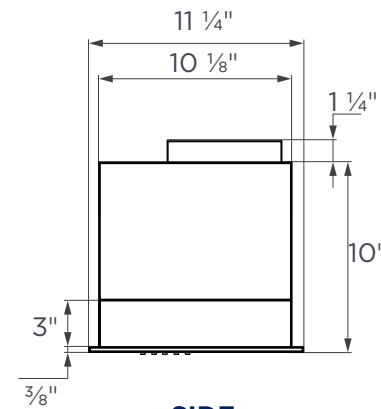

30"

## TECHNICAL DRAWING

TOP

BOTTOM

SIDE

NOTE: All dimensions in Inches unless otherwise specified. Dimensions in this detailed drawing may vary by  $\pm 1/16"$  (2mm). For detailed installation steps, refer to the user manual. Complete installation instructions and specifications can be found at [hauslane.com](http://hauslane.com).

36"