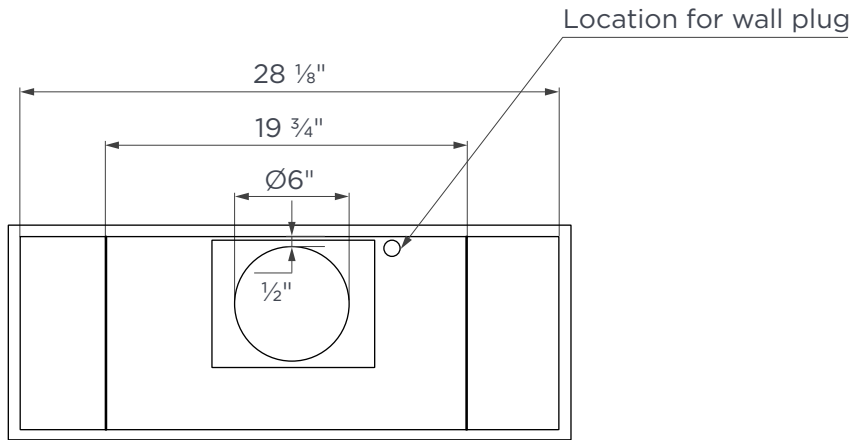

## TECHNICAL DRAWING

TOP

BOTTOM

SIDE

NOTE: All dimensions in Inches unless otherwise specified. Dimensions in this detailed drawing may vary by  $\pm 1/16"$  (2mm). For detailed installation steps, refer to the user manual. Complete installation instructions and specifications can be found at [hauslane.com](http://hauslane.com).