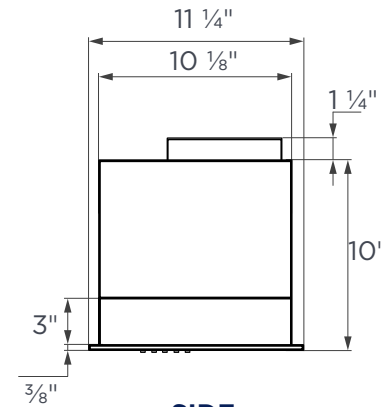

## TECHNICAL DRAWING

TOP

BOTTOM

SIDE

NOTE: All dimensions in Inches unless otherwise specified. Dimensions in this detailed drawing may vary by  $\pm 1/16"$  (2mm). For detailed installation steps, refer to the user manual. Complete installation instructions and specifications can be found at [hauslane.com](http://hauslane.com).

36"