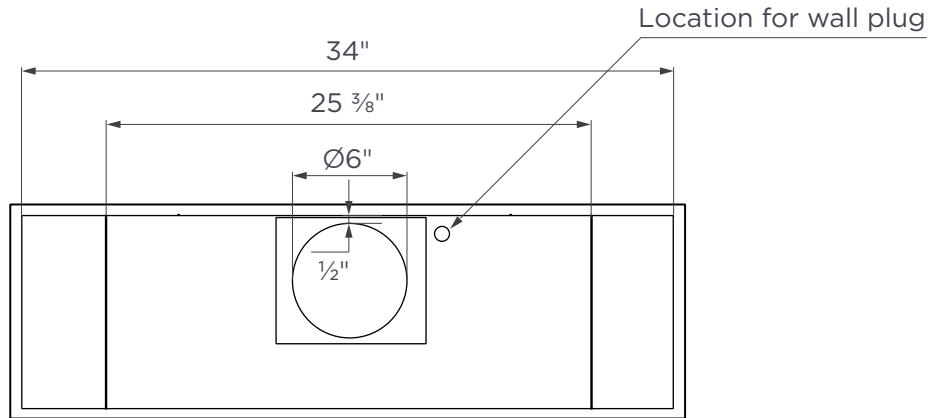

## TECHNICAL DRAWING

TOP

BOTTOM

SIDE

NOTE: All dimensions in Inches unless otherwise specified. Dimensions in this detailed drawing may vary by  $\pm 1/16"$  (2mm). For detailed installation steps, refer to the user manual. Complete installation instructions and specifications can be found at [hauslane.com](http://hauslane.com).