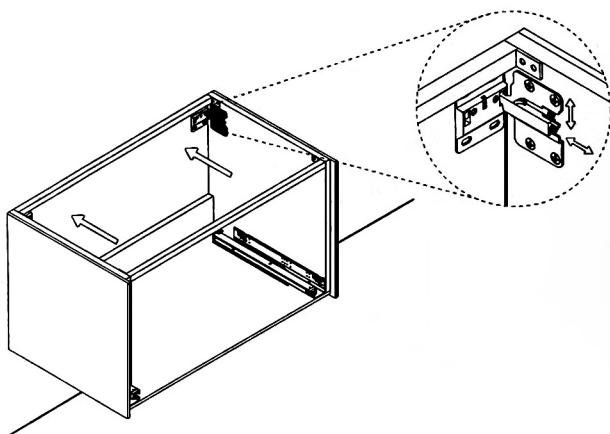

Category: Vanity
Material: Wood + Crystal
Dimensions: 32"(L) x 19"(W) x 18.1"(H)

Description: Luxury crystal bathroom vanity in gold finish

*Numbers are in inches

SCHEDA MONTAGGIO ASSEMBLY INSTRUCTIONS

Prastra per fissaggio a parete
Wall-mounting plate

Stop per fissaggio a parete
Plug for wall-mounting plate

①

Smontaggio Cassetto premendo leve di sgancio
Disassemble drawer by pressing release clips

②

Fissaggio piastre a parete
Plate fixing on wall

③

Ancoraggio e registrazione della consolle
Unit anchoring and adjustment

④

installazione del piano ed inserimento
del cassetto su guida
Top board fixing on frame and drawer onto rails