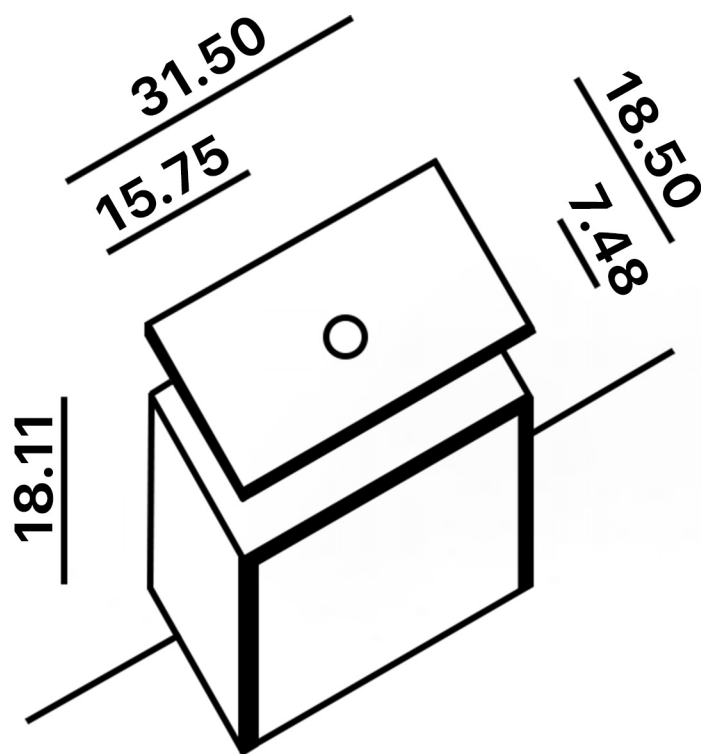

Category: Vanity
Material: Wood + Crystal
Dimensions: 32"(L) x 19"(W) x 18.1"(H)

Description: Luxury crystal bathroom vanity in gold finish

*Numbers are in inches

SCHEDA MONTAGGIO ASSEMBLY INSTRUCTIONS

Prastra per fissaggio a parete
Wall-mounting plate