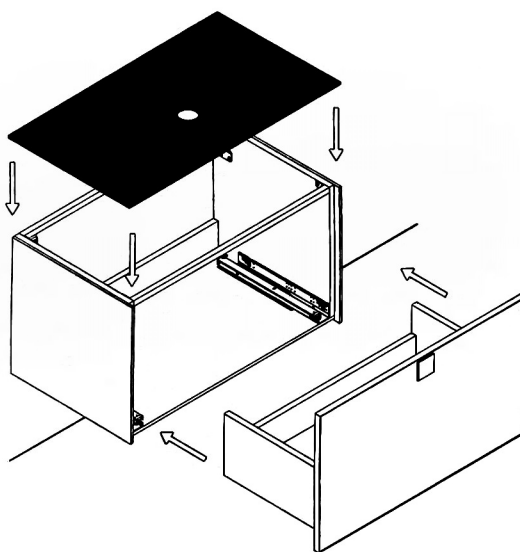

Category: Vanity
Material: Wood + Crystal
Dimensions: 32"(L) x 19"(W) x 18.1"(H)

Description: Luxury crystal bathroom vanity in gold finish

*Numbers are in inches

SCHEDA MONTAGGIO ASSEMBLY INSTRUCTIONS

Prastra per fissaggio a parete
Wall-mounting plate

Stop per fissaggio a parete
Plug for wall-mounting plate

①

Smontaggio Cassetto premendo leve di sgancio
Disassemble drawer by pressing release clips

②

Fissaggio piastre a parete
Plate fixing on wall

③

Ancoraggio e registrazione della consolle
Unit anchoring and adjustment

④

installazione del piano ed inserimento
del cassetto su guida
Top board fixing on frame and drawer onto rails