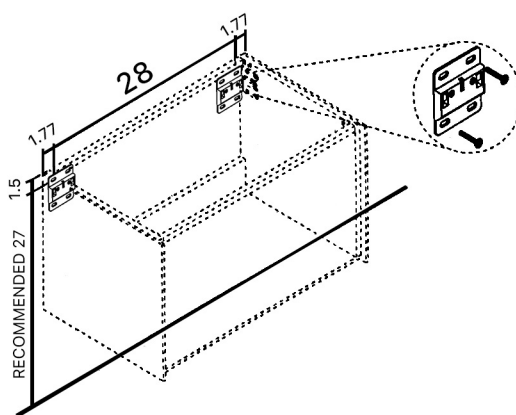

Category: Vanity
Material: Wood + Crystal
Dimensions: 32"(L) x 19"(W) x 18.1"(H)

Description: Luxury crystal bathroom vanity in gold finish

*Numbers are in inches

SCHEDA MONTAGGIO ASSEMBLY INSTRUCTIONS

Prastra per fissaggio a parete
Wall-mounting plate

Stop per fissaggio a parete
Plug for wall-mounting plate

①

Smontaggio Cassetto premendo leve di sgancio
Disassemble drawer by pressing release clips

②

Fissaggio piastre a parete
Plate fixing on wall

③

Ancoraggio e registrazione della consolle
Unit anchoring and adjustment