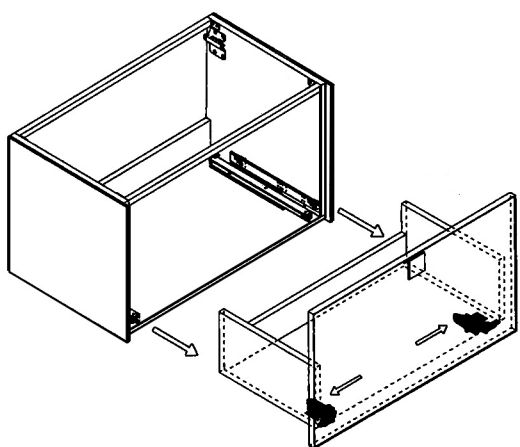

Category: Vanity
Material: Wood + Crystal
Dimensions: 32"(L) x 19"(W) x 18.1"(H)

Description: Luxury crystal bathroom vanity in gold finish

*Numbers are in inches

SCHEDA MONTAGGIO ASSEMBLY INSTRUCTIONS

Prastra per fissaggio a parete
Wall-mounting plate

Stop per fissaggio a parete
Plug for wall-mounting plate

①

Smontaggio Cassetto premendo leve di sgancio
Disassemble drawer by pressing release clips

②

Fissaggio piastre a parete
Plate fixing on wall

③

Ancoraggio e registrazione della consolle
Unit anchoring and adjustment