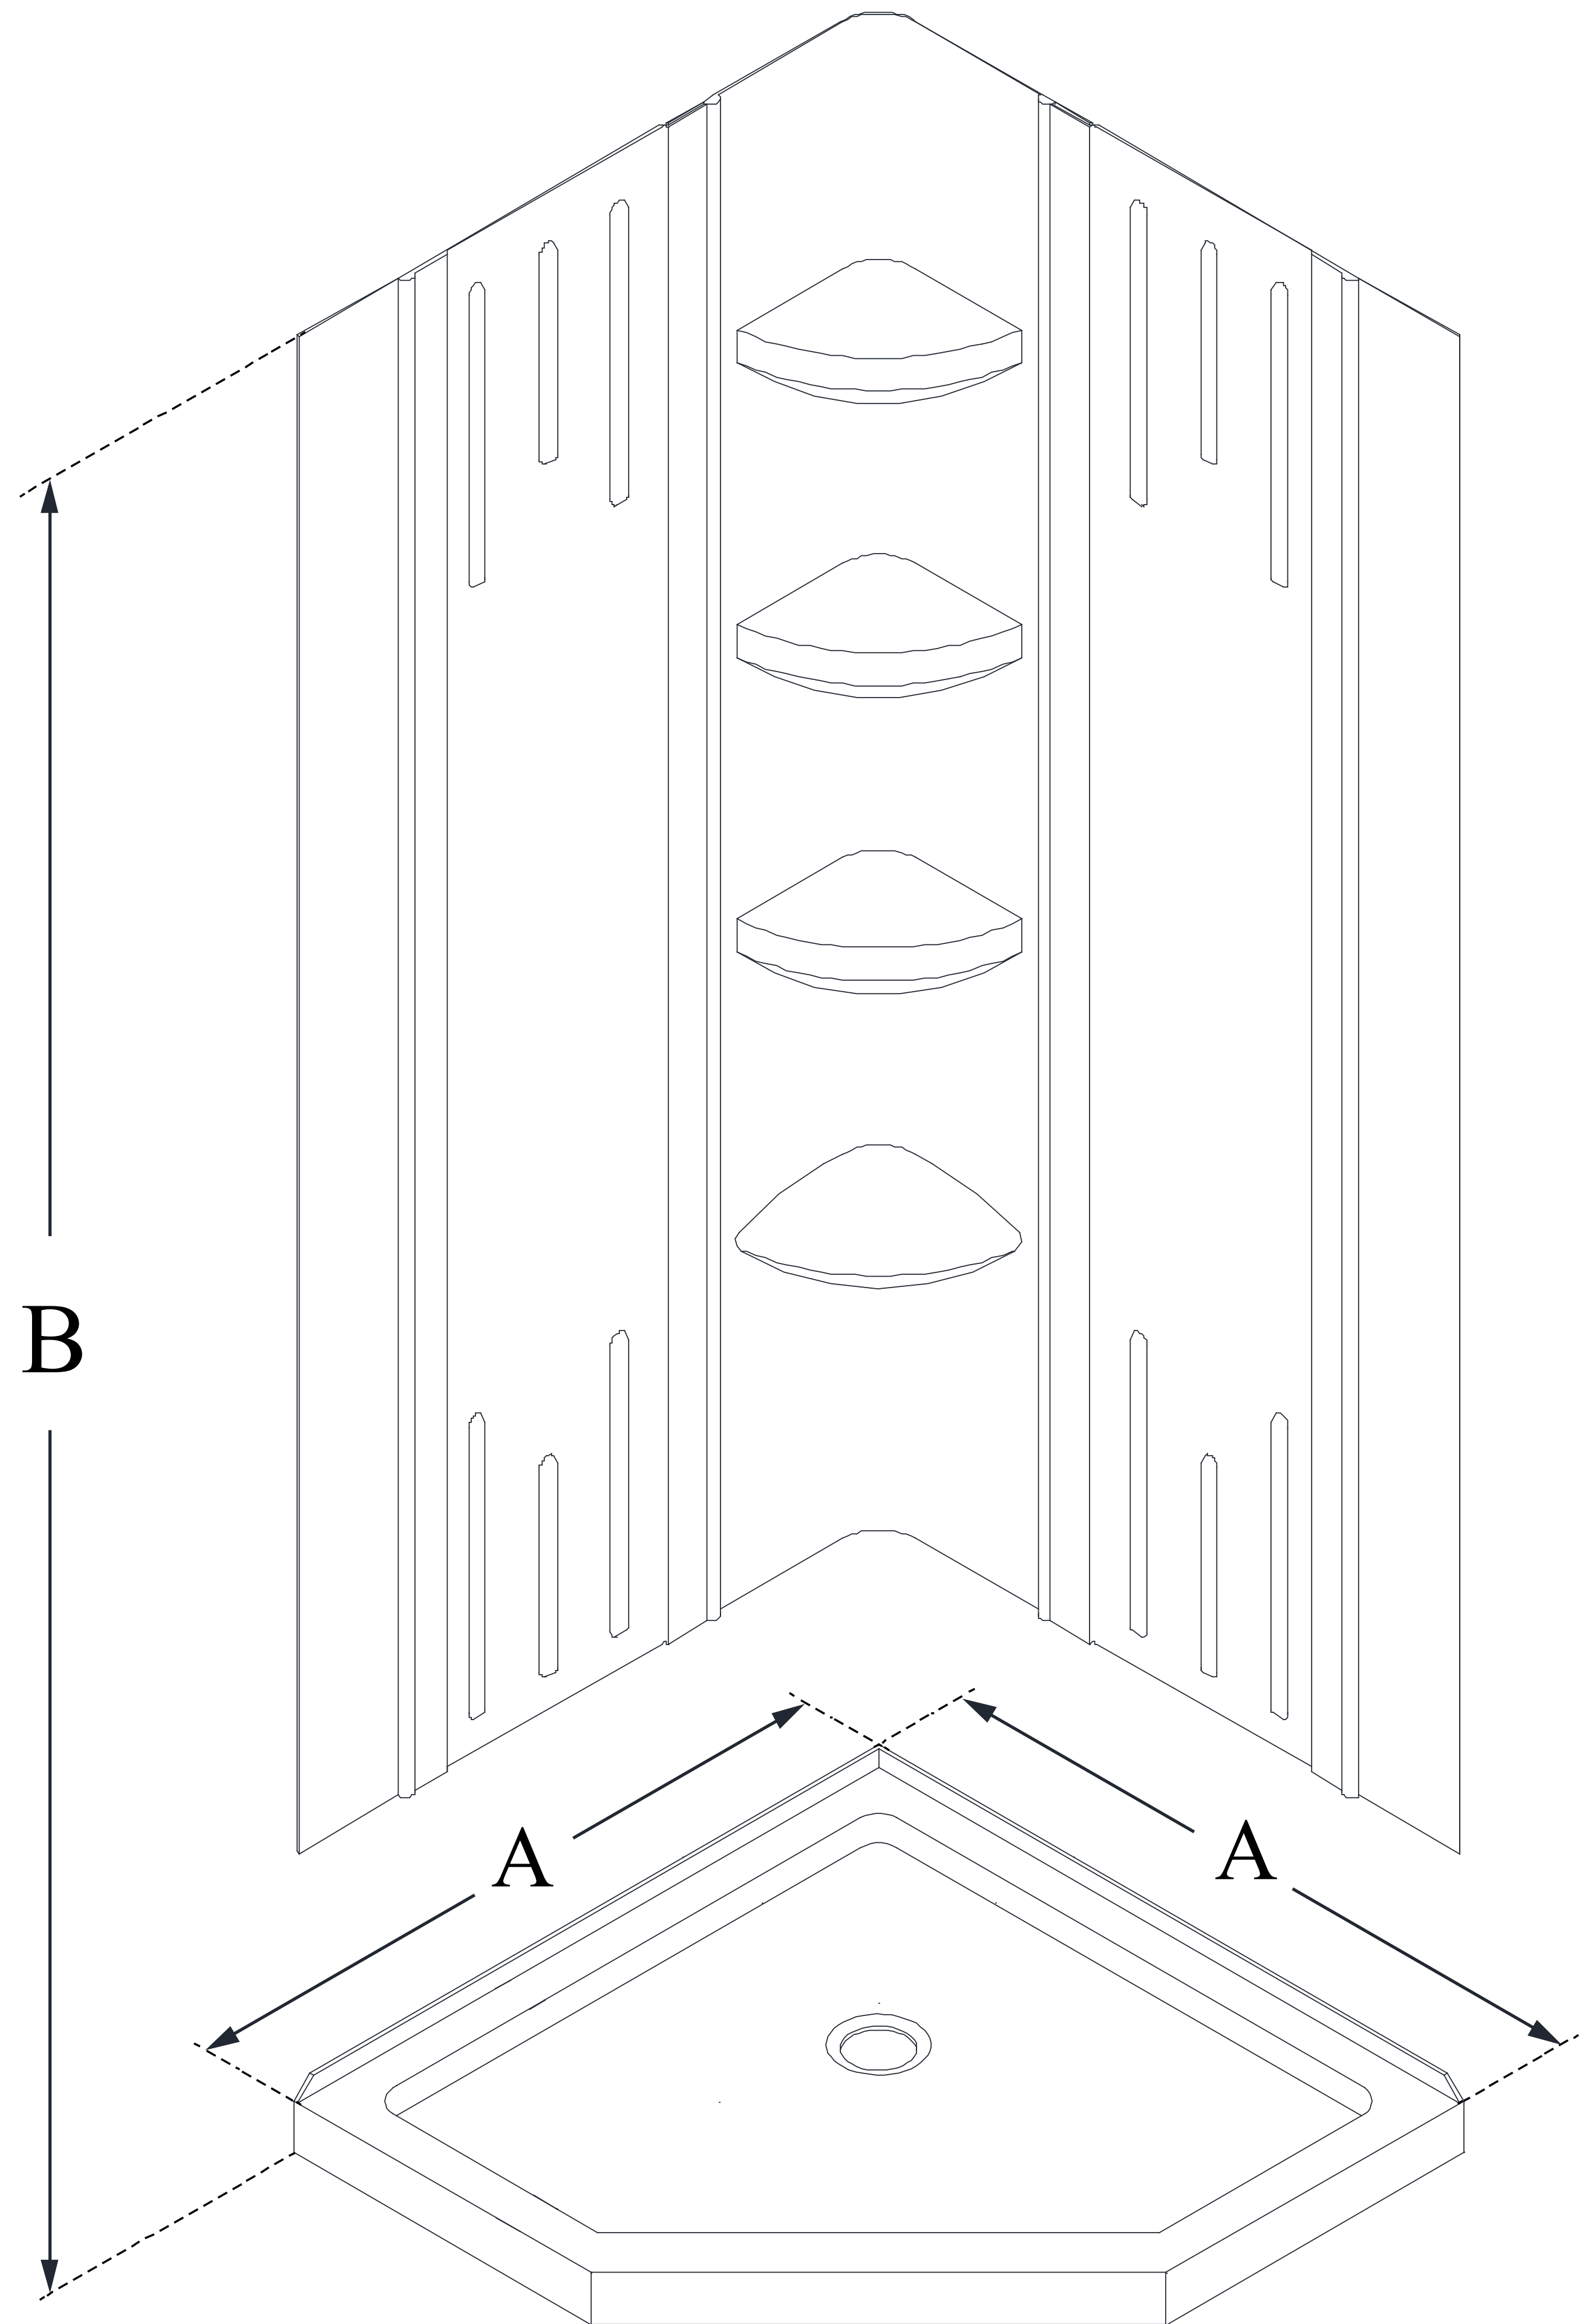

DL-6040

QWALL-2

DreamLine 36 in. x 36 in. x 75 5/8 in. H SlimLine Neo-Angle Shower Base and QWALL-2 Acrylic Backwall Kit

KIT CONTENTS:

- SHOWER BASE
- QWALL BACKWALLS

CONFIGURATION DIMENSIONS:

A: 36"
KIT WIDTH

B: 75 5/8"
KIT HEIGHT

G: 36"
KIT DEPTH

AVAILABLE DRAIN LOCATIONS:
- CORNER

For precise drain location, please refer to the included base technical drawing

DreamLine reserves the right to update or modify the hardware or materials pictured without prior notice for the purpose of product improvement and customer satisfaction.