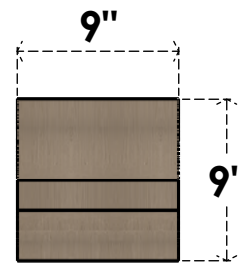

## ITEM NUMBER: CORU09X18X09RIDRCPR

9"W X 18"D X 9"H SERIES 3 WIDE RIDGEWOOD ROUGH CEDAR TIMBERTHANE  
FAUX WOOD CORBEL, PRIMED

**SIDE PROFILE**

**FRONT PROFILE**

**ISOMETRIC**

EKENA MILLWORK  
2300 WEST MAIN ST.  
CLARKSVILLE, TX 75426  
TOLL FREE: 866-607-0453  
WWW.EKENAMILLWORK.COM

### NOTES

1. INSTALLATION TO BE COMPLETED IN ACCORDANCE WITH MANUFACTURER'S SPECIFICATIONS.
2. DRAWING MAY NOT BE TO SCALE
3. THIS DRAWING IS INTENDED FOR DESIGN AND PLANNING PURPOSES ONLY.
4. ALL INFORMATION CONTAINED HEREIN WAS CURRENT AT THE TIME OF DEVELOPMENT BUT MUST BE REVIEWED AND APPROVED BY THE PRODUCT MANUFACTURER TO BE CONSIDERED ACCURATE.
5. TIMBERTHANE ARCHITECTURAL PRODUCTS ARE MADE FROM HIGH DENSITY URETHANE AND COME FACTORY PRIMED