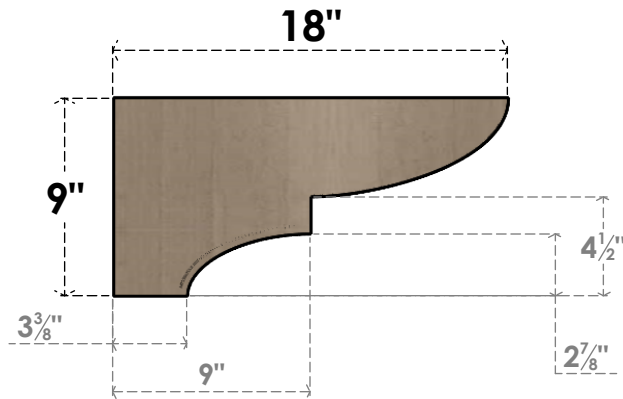

## ITEM NUMBER: CORU09X18X09RIDRCPR

9"W X 18"D X 9"H SERIES 3 WIDE RIDGEWOOD ROUGH CEDAR TIMBERTHANE  
FAUX WOOD CORBEL, PRIMED

**SIDE PROFILE**

**FRONT PROFILE**

**ISOMETRIC**

EKENA MILLWORK  
2300 WEST MAIN ST.  
CLARKSVILLE, TX 75426  
TOLL FREE: 866-607-0453  
WWW.EKENAMILLWORK.COM

### NOTES

1. INSTALLATION TO BE COMPLETED IN ACCORDANCE WITH MANUFACTURER'S SPECIFICATIONS.
2. DRAWING MAY NOT BE TO SCALE
3. THIS DRAWING IS INTENDED FOR DESIGN AND PLANNING PURPOSES ONLY.
4. ALL INFORMATION CONTAINED HEREIN WAS CURRENT AT THE TIME OF DEVELOPMENT BUT MUST BE REVIEWED AND APPROVED BY THE PRODUCT MANUFACTURER TO BE CONSIDERED ACCURATE.
5. TIMBERTHANE ARCHITECTURAL PRODUCTS ARE MADE FROM HIGH DENSITY URETHANE AND COME FACTORY PRIMED