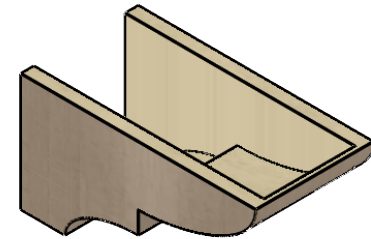

## ITEM NUMBER: CORU09X18X09RIDRCPR

9"W X 18"D X 9"H SERIES 3 WIDE RIDGEWOOD ROUGH CEDAR TIMBERTHANE  
FAUX WOOD CORBEL, PRIMED

**SIDE PROFILE**

**FRONT PROFILE**

**ISOMETRIC**

EKENA MILLWORK  
2300 WEST MAIN ST.  
CLARKSVILLE, TX 75426  
TOLL FREE: 866-607-0453  
WWW.EKENAMILLWORK.COM