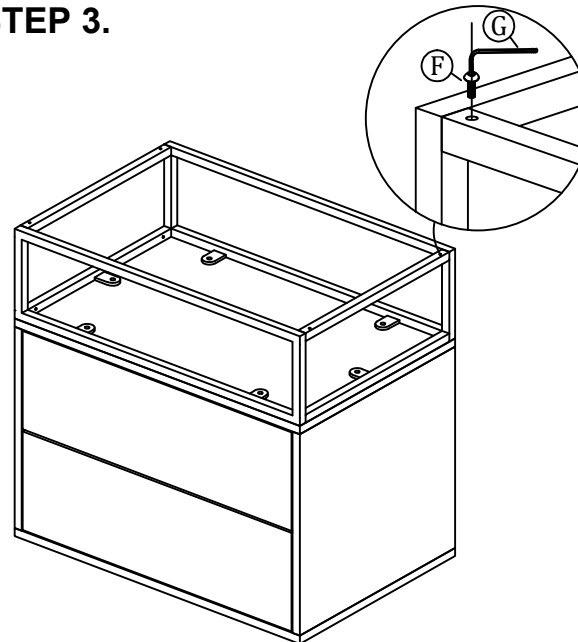

PARTS & HARDWARE.

PART LIST

NO.	DESCRIPTION	IMAGE	Qty
A.	NIGHTSTAND		1
B.	LEG		2
C.	CENTER SUPPORT		1

HARDWARE LIST

D.	Allen Bolt 6 x 16 mm		2
E.	Flat Washer 8mm		2
F.	Allen Bolt 6 x 10 mm		8
G.	Allen Key 4mm		1

NOTES.

Thank you for purchasing this quality product!
Be sure to check all packing material carefully
for small part that May have come loose inside
the carton during shipping.

CAUTION: The Item is heavy, assembly
should be performed by two people.

STEP 1.

STEP 2.

STEP 3.

STEP 4.