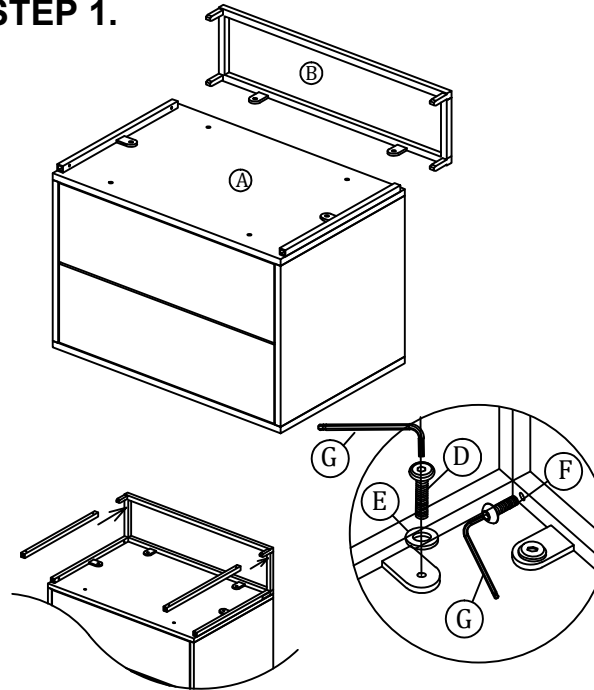

PARTS & HARDWARE.

PART LIST

NO.	DESCRIPTION	IMAGE	Qty
A.	NIGHTSTAND		1
B.	LEG		2
C.	CENTER SUPPORT		1

HARDWARE LIST

D.	Allen Bolt 6 x 16 mm		2
E.	Flat Washer 8mm		2
F.	Allen Bolt 6 x 10 mm		8
G.	Allen Key 4mm		1

NOTES.

Thank you for purchasing this quality product!
Be sure to check all packing material carefully
for small part that May have come loose inside
the carton during shipping.

CAUTION: The Item is heavy, assembly
should be performed by two people.

STEP 1.