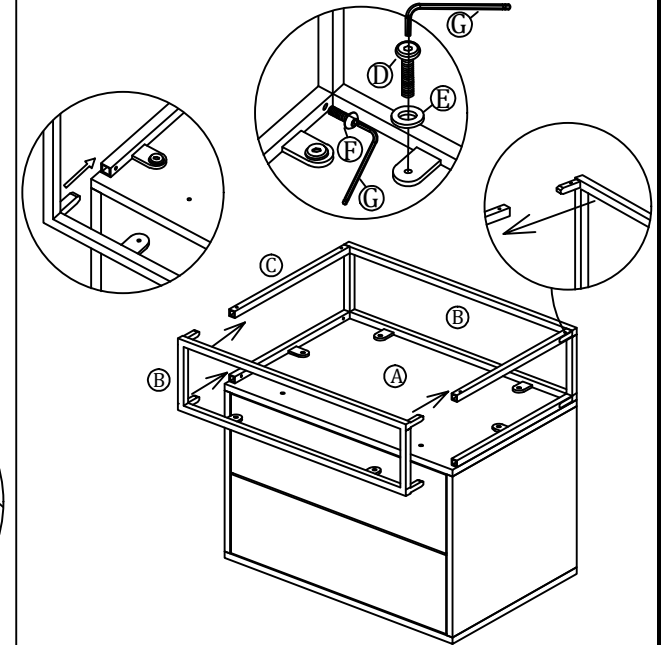

PARTS & HARDWARE.

PART LIST

NO.	DESCRIPTION	IMAGE	Qty
A.	NIGHTSTAND		1
B.	LEG		2
C.	CENTER SUPPORT		1

HARDWARE LIST

D.	Allen Bolt 6 x 16 mm		2
E.	Flat Washer 8mm		2
F.	Allen Bolt 6 x 10 mm		8
G.	Allen Key 4mm		1

NOTES.

Thank you for purchasing this quality product!
Be sure to check all packing material carefully
for small part that May have come loose inside
the carton during shipping.

CAUTION: The Item is heavy, assembly
should be performed by two people.

STEP 1.

STEP 2.

STEP 3.

STEP 4.