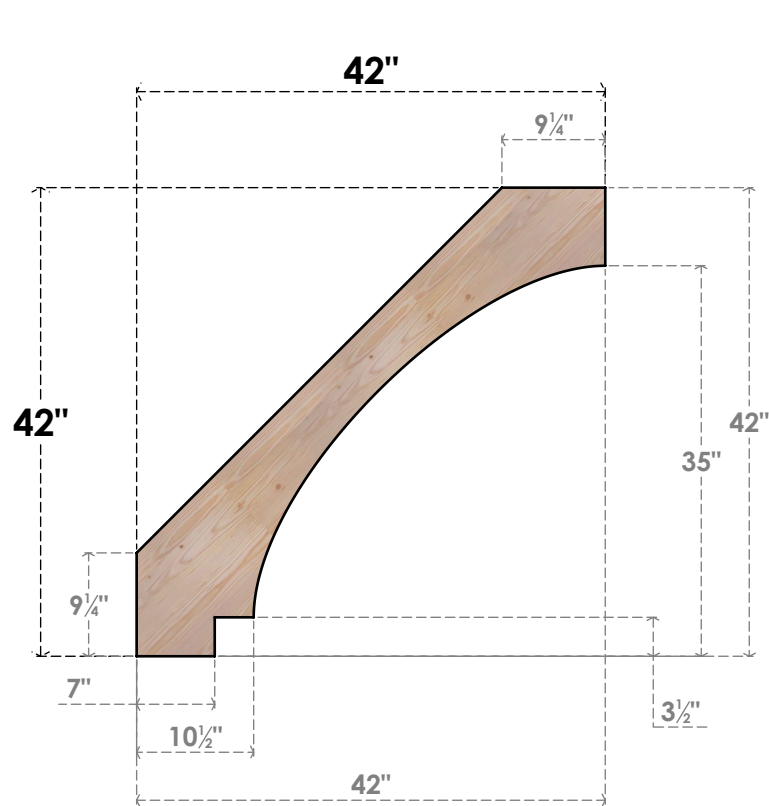

BRC06X42X42IMP00SDF

5 1/2"W X 42"D X 42"H IMPERIAL SMOOTH BRACE, DOUGLAS FIR

SIDE

FRONT

EKENA MILLWORK
 2300 WEST MAIN ST.
 CLARKSVILLE, TX 75426
 TOLL FREE: 866-607-0453
 WWW.EKENAMILLWORK.COM

NOTES

1. INSTALLATION TO BE COMPLETED IN ACCORDANCE WITH MANUFACTURER'S SPECIFICATIONS.
2. DRAWING MAY NOT BE TO SCALE
3. THIS DRAWING IS INTENDED FOR DESIGN AND PLANNING PURPOSES ONLY.
4. ALL INFORMATION CONTAINED HEREIN WAS CURRENT AT THE TIME OF DEVELOPMENT BUT MUST BE REVIEWED AND APPROVED BY THE PRODUCT MANUFACTURER TO BE CONSIDERED ACCURATE.
5. PRODUCTS ARE NOT KILN DRIED. THIS ITEM IS UNIQUE AND WILL CONTAIN THE NATURAL VARIATIONS THAT THE WOOD SPECIES OFFERS. THIS MAY RESULT IN VARIATIONS UP TO 1/4"