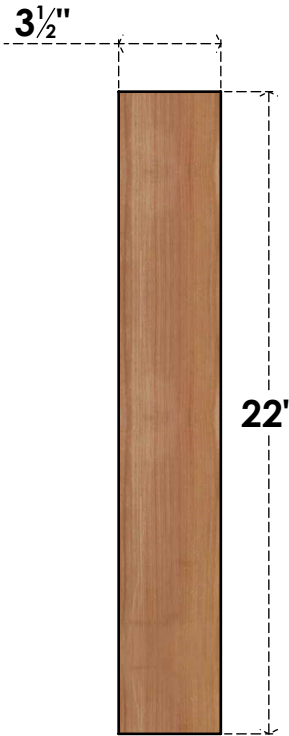

BRC04X18X22TRA00SWR

3 1/2"W X 18"D X 22"H TRADITIONAL SMOOTH BRACE, WESTERN RED CEDAR

SIDE

FRONT

EKENA MILLWORK
 2300 WEST MAIN ST.
 CLARKSVILLE, TX 75426
 TOLL FREE: 866-607-0453
 WWW.EKENAMILLWORK.COM

NOTES