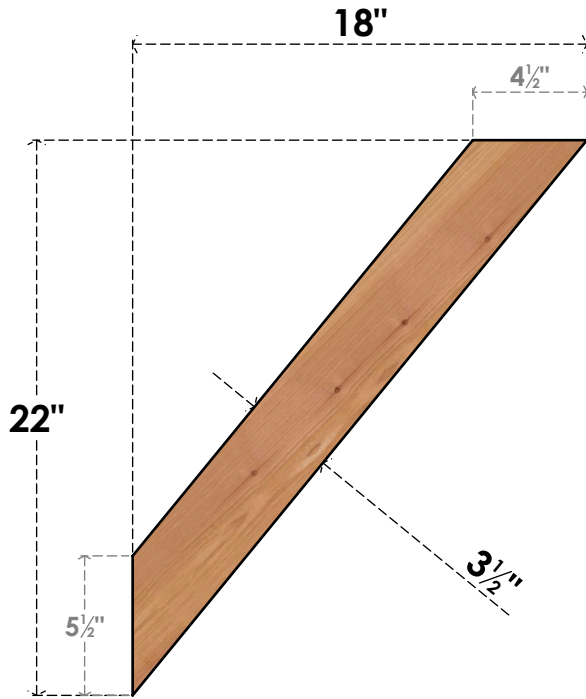

BRC04X18X22TRA00SWR

3 1/2"W X 18"D X 22"H TRADITIONAL SMOOTH BRACE, WESTERN RED CEDAR

SIDE

FRONT

EKENA MILLWORK
 2300 WEST MAIN ST.
 CLARKSVILLE, TX 75426
 TOLL FREE: 866-607-0453
 WWW.EKENAMILLWORK.COM

NOTES