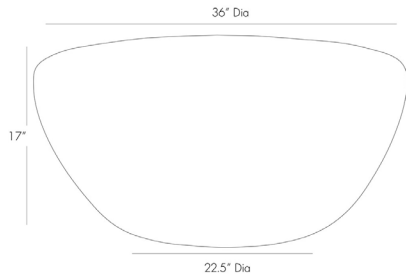

ARTERIOS

CLINT LARGE COCKTAIL TABLE

4007

H: 17 IN, Dia: 38.00 IN

Antique Bronze

Contract Suitable As Is

This iron cocktail table features an antique bronze finish and repousse ringed detail. Coordinates with Clint End Table #2034.

APPEARANCE

Material	Iron
Material Type	Hammered
Top Coat/Sealant	true

DIMENSIONS

Foot Print	Dia: 22.50 IN, Dia: 23.00 IN
------------	------------------------------

SHIPPING

Shipping Requirements	TruckShip
Product Weight	38.75 LBS
Gross Weight 1	62.31 LBS
Shipping Box 1	H: 18 IN, L: 38 IN, W: 39 IN